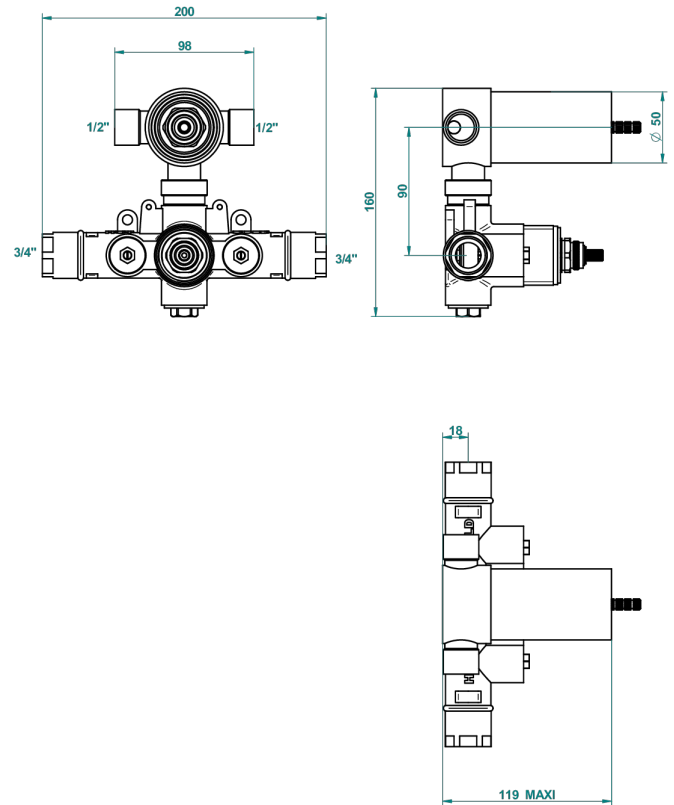

STANDARDARTIKEL

G00-5500AECO

THG[®]
PARIS

3/4" THG thermostat with wax cartridge with stop valve and 2 outlets (stop position between outlets) - Eco model

73581

25/09/2020

EIGENSCHAFTEN

- Standardartikel
- 3/4" THG thermostat with wax cartridge with stop valve and 2 outlets (stop position between outlets) - Eco model

VERFÜGBARE OBERFLÄCHEN

Altnickel - H28
Blassgold - F30
Blassgold matt unlackiert - F31
Bronze hell - D01
Chrom - A02
Chrom / gold - G02

Chrom matt - C02
Gold - F01
Gold matt - F07
Kupfer altrot matt lackiert - H07
Mattschwarz keramik - D30
Nickel matt - C01