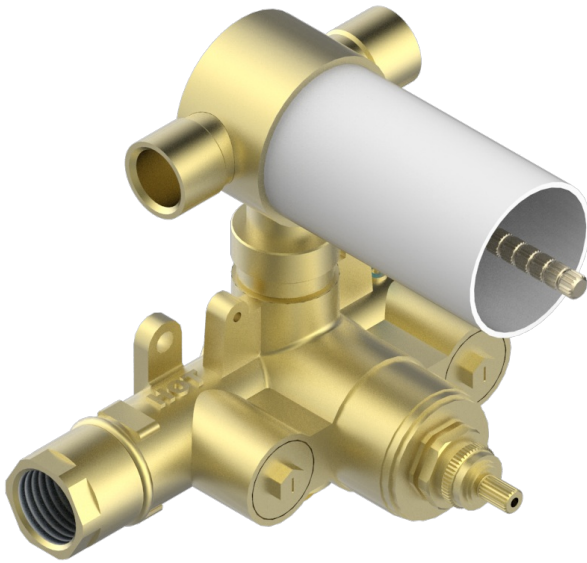

STANDARDARTIKEL

G00-5500AECO

THG[®]
PARIS

3/4" THG thermostat with wax cartridge with stop valve and 2 outlets (stop position between outlets) - Eco model

73581

25/09/2020

EIGENSCHAFTEN

- Standardartikel
- 3/4" THG thermostat with wax cartridge with stop valve and 2 outlets (stop position between outlets) - Eco model

VERFÜGBARE OBERFLÄCHEN

Altnickel - H28
Blassgold - F30
Blassgold matt unlackiert - F31
Bronze hell - D01
Chrom - A02
Chrom / gold - G02

Chrom matt - C02
Gold - F01
Gold matt - F07
Kupfer altrot matt lackiert - H07
Mattschwarz keramik - D30
Nickel matt - C01