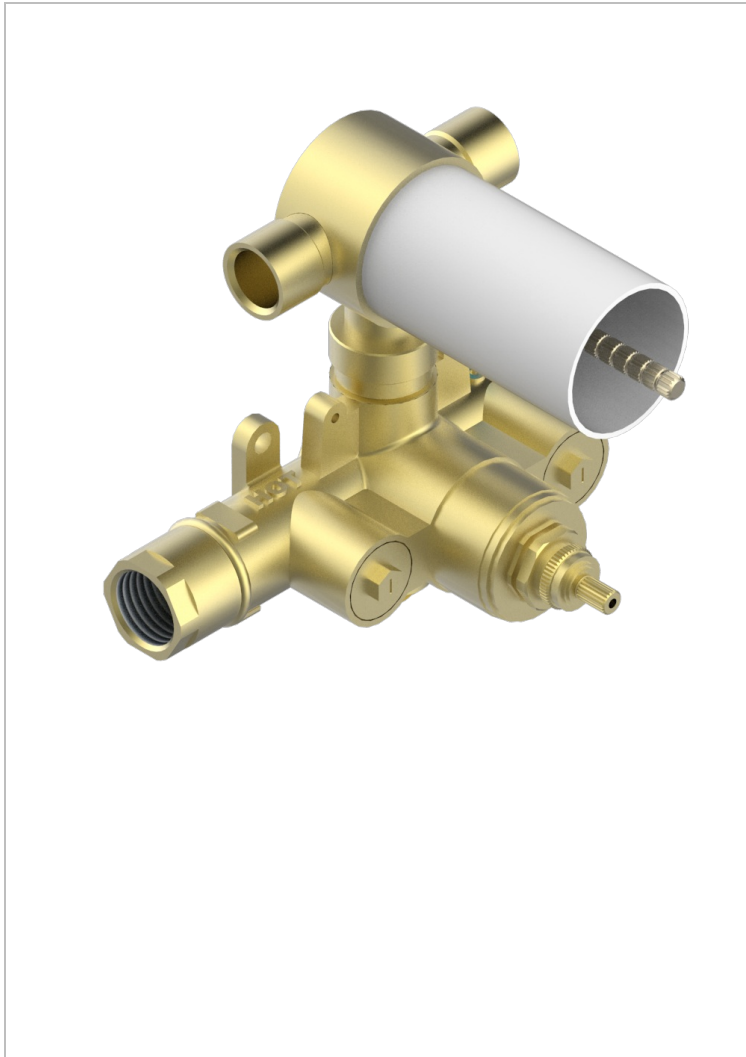

STANDARDARTIKEL

G00-5500AECO

THG[®]
PARIS

3/4" THG thermostat with wax cartridge with stop valve and 2 outlets (stop position between outlets) - Eco model

EIGENSCHAFTEN

- Standardartikel
- 3/4" THG thermostat with wax cartridge with stop valve and 2 outlets (stop position between outlets) - Eco model

VERFÜGBARE OBERFLÄCHEN

Altnickel - H28
Blassgold - F30
Blassgold matt unlackiert - F31
Bronze hell - D01
Chrom - A02
Chrom / gold - G02

Chrom matt - C02
Gold - F01
Gold matt - F07
Kupfer altrot matt lackiert - H07
Mattschwarz keramik - D30
Nickel matt - C01