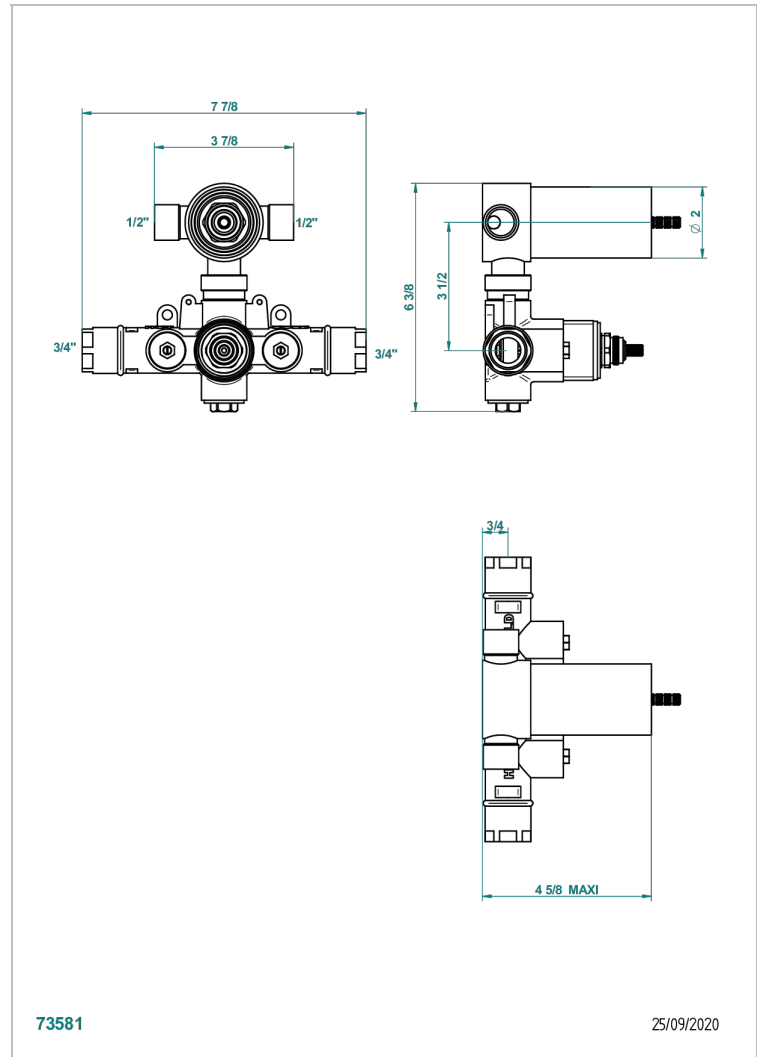

STANDARDARTIKEL

G00-5500AECO

THG[®]
PARIS

3/4" THG thermostat with wax cartridge with stop valve and 2 outlets (stop position between outlets) - Eco model

EIGENSCHAFTEN

- Standardartikel
- 3/4" THG thermostat with wax cartridge with stop valve and 2 outlets (stop position between outlets) - Eco model