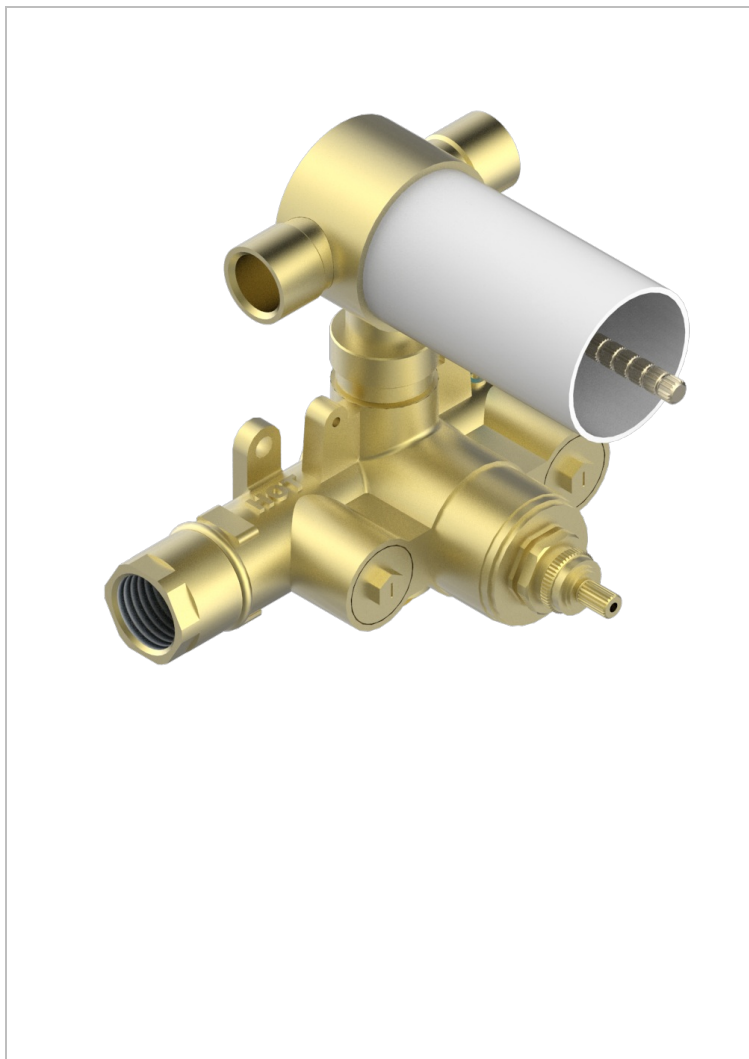

3/4" THG thermostat with wax cartridge with stop valve and 2 outlets (stop position between outlets) - Eco model

73581

25/09/2020

CARACTERÍSTICAS

- Todo Estilo
- 3/4" THG thermostat with wax cartridge with stop valve and 2 outlets (stop position between outlets) - Eco model

ACABADOS DISPONIBLES

Bronce claro - D01
Cerámica negra mate - D30
Cobre viejo mate - H07
Cromo - A02
Cromo / dorado - G02
Cromo mate - C02

Dorado - F01
Dorado mate - F07
Dorado pálido - F30
Dorado pálido mate (sin barniz) - F31
Níquel - B01
Níquel mate - C01

Níquel viejo - H28
Pvd blush - H62
Pvd blush mate - H60
Pvd color latón - H49
Pvd color latón mate - H50
Pvd color níquel - H55

Pvd color níquel mate - H56
Pvd color oro - H52
Pvd color oro mate - H53
Pvd grafito - H64
Pvd grafito mate - H65
Pvd marrón bronce - F33