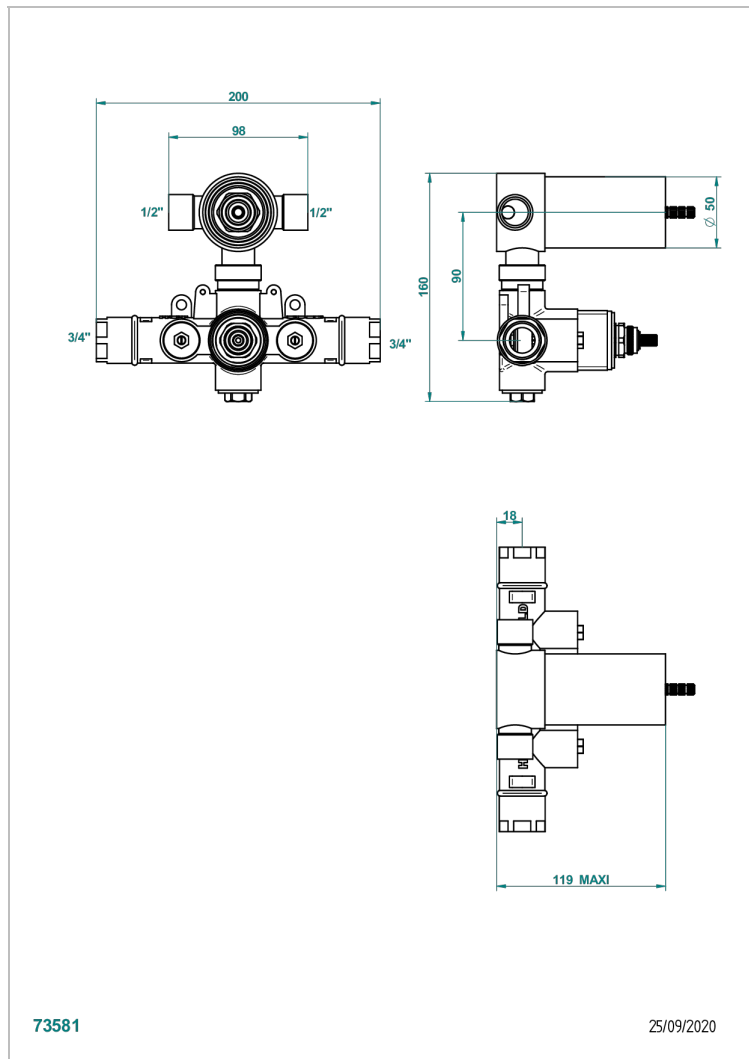

3/4" THG thermostat with wax cartridge with stop valve and 2 outlets (stop position between outlets) - Eco model

73581

25/09/2020

CARACTERÍSTICAS

- Todo Estilo
- 3/4" THG thermostat with wax cartridge with stop valve and 2 outlets (stop position between outlets) - Eco model