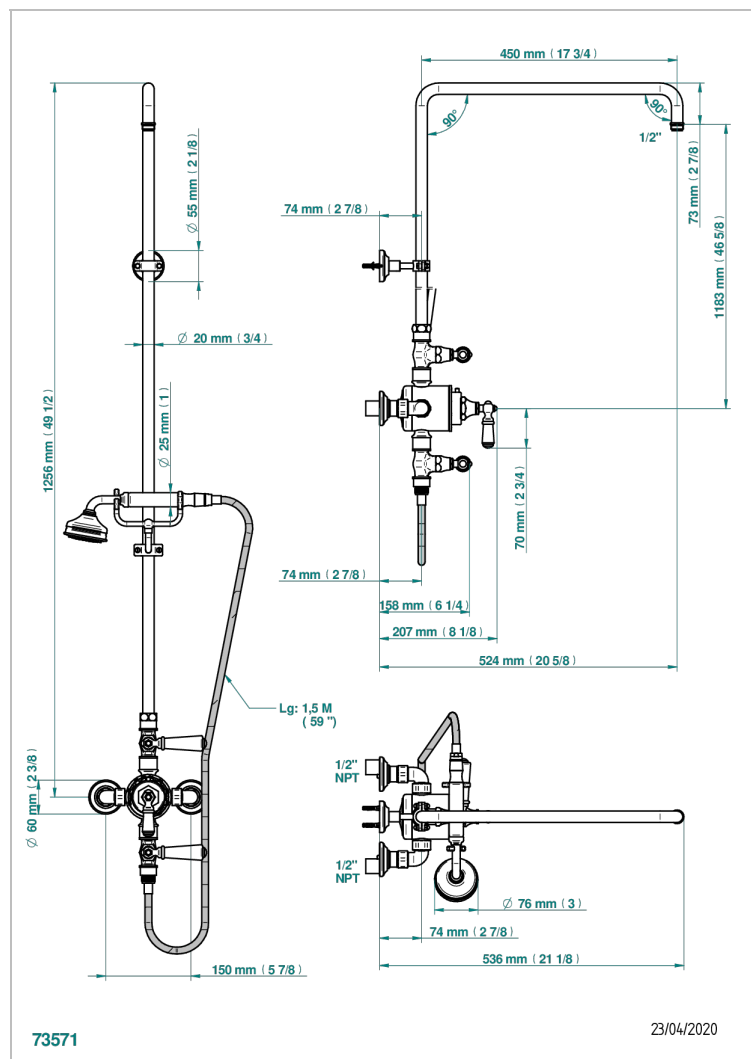

CHARLESTON CON MANETAS METAL LISO

G3N-64TRCD/US

W/m thermostatic shower mixer / shut off valves / exposed shower column / telephone shower, hose and w/m cradle - 150 centres. (without shower head)

73571

23/04/2020

CARACTERÍSTICAS

- Charleston con manetas metal liso
- W/m thermostatic shower mixer / shut off valves / exposed shower column / telephone shower, hose and w/m cradle - 150 centres. (without shower head)

Níquel mate - C01
Níquel viejo - H28
Pvd blush - H62
Pvd blush mate - H60
Pvd color latón - H49
Pvd color latón mate - H50

Pvd color níquel - H55
Pvd color níquel mate - H56
Pvd color oro - H52
Pvd color oro mate - H53
Pvd grafito - H64
Pvd grafito mate - H65