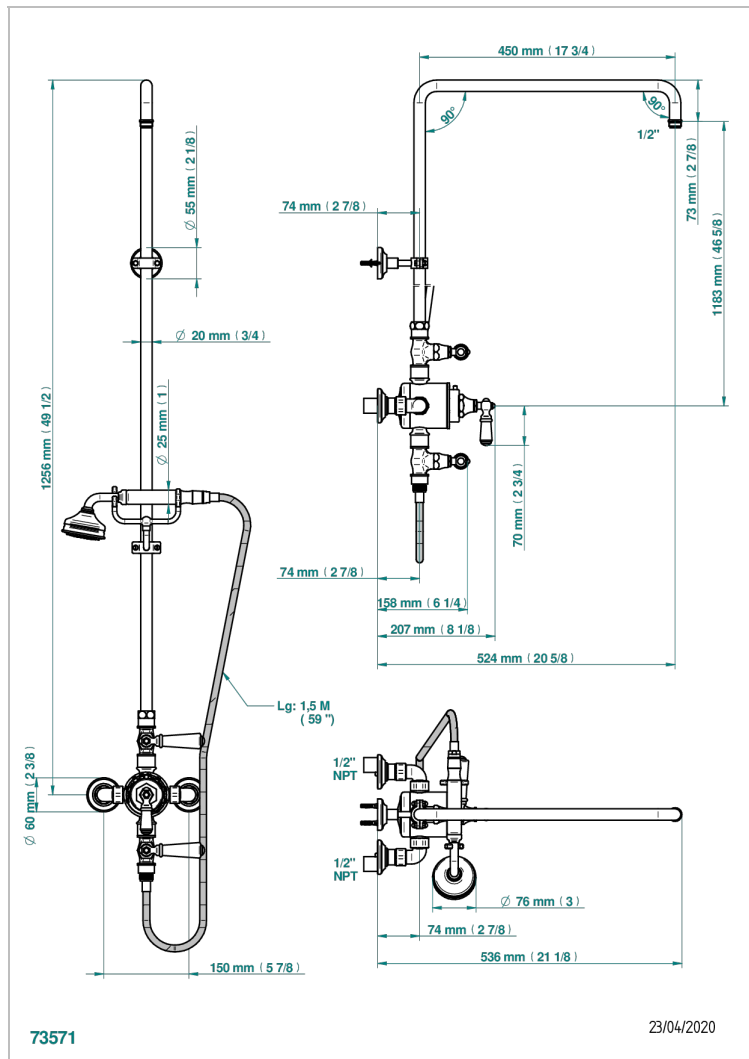

CHARLESTON WITH SMOOTH METAL LEVER HANDLES

G3N-64TRCD/US

Exposed thermostatic shower mixer 2 volume controls, column and handshower on cradle - 6" centres (no showerhead)

CHARACTERISTIC

- Charleston with smooth metal lever handles
- Exposed thermostatic shower mixer 2 volume controls, column and handshower on cradle - 6" centres (no showerhead)

Nickel antique / Sovereign - H28

Nickel color PVD - H55

Nickel polished - B01

Soft gold - F30

Soft matt gold - F31

Umber PVD - H66

23/04/2020