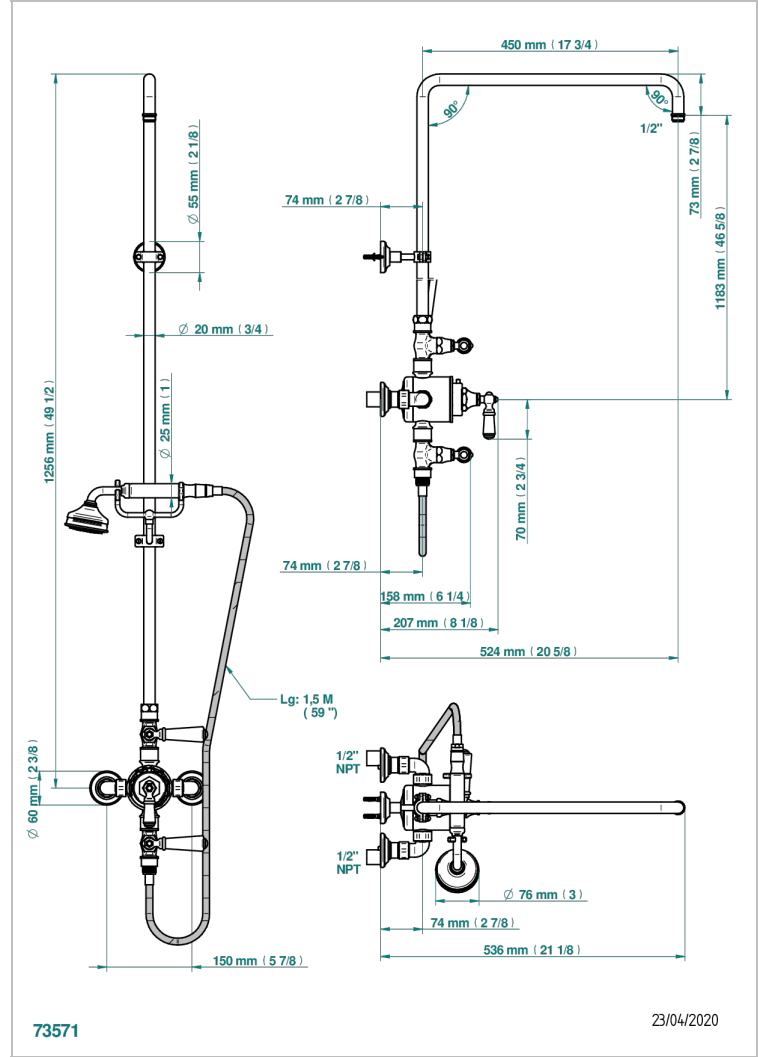

# 1900 CON MANETAS METAL LISO

G3M-64TRCD/US

W/m thermostatic shower mixer / shut off valves / exposed shower column / telephone shower, hose and w/m cradle - 150 centres. (without shower head)

THG<sup>®</sup>  
PARIS

## CARACTERÍSTICAS

- 1900 con manetas metal liso
- W/m thermostatic shower mixer / shut off valves / exposed shower column / telephone shower, hose and w/m cradle - 150 centres. (without shower head)

Níquel mate - C01  
Níquel viejo - H28  
Pvd blush - H62  
Pvd blush mate - H60  
Pvd color latón - H49  
Pvd color latón mate - H50

Pvd color níquel - H55  
Pvd color níquel mate - H56  
Pvd color oro - H52  
Pvd color oro mate - H53  
Pvd grafito - H64  
Pvd grafito mate - H65