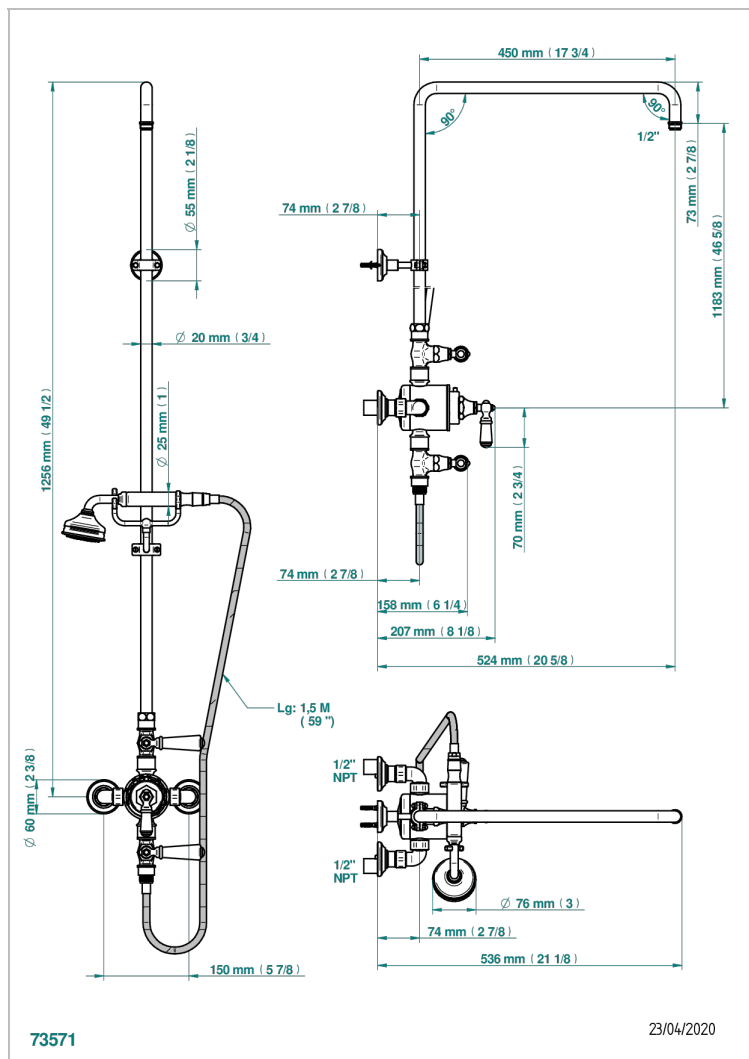

# 1900 WITH SMOOTH METAL LEVER HANDLES

G3M-64TRCD/US

Exposed thermostatic shower mixer 2 volume controls, column and handshower on cradle - 6" centres (no showerhead)

## CHARACTERISTIC

- 1900 with smooth metal lever handles
- Exposed thermostatic shower mixer 2 volume controls, column and handshower on cradle - 6" centres (no showerhead)

Nickel antique / Sovereign - H28

Nickel color PVD - H55

Nickel polished - B01

Soft gold - F30

Soft matt gold - F31

Umber PVD - H66