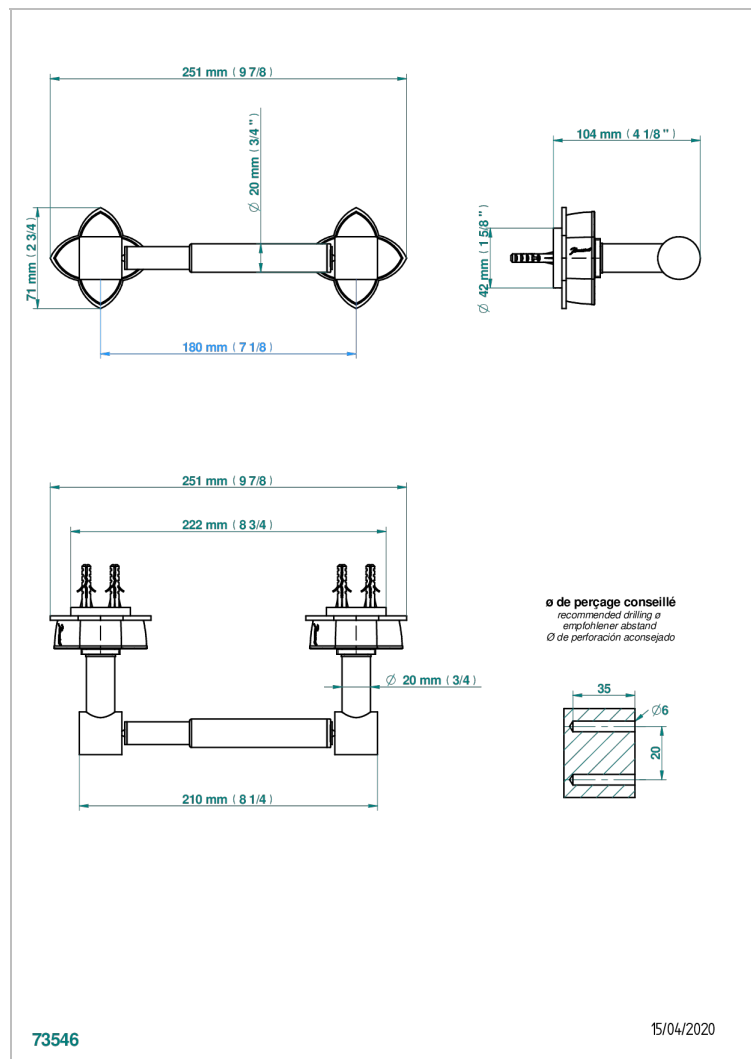

PETALE DE CRISTAL - CLEAR CRYSTAL FINE GOLD THREAD

U6E-543M

Paper roll holder

CHARACTERISTIC

- Pétale de Cristal - Clear crystal fine gold thread
- Paper roll holder

AVAILABLE FINITIONS

Black ceram - D30
Blush PVD - H62
Brass color PVD - H49
Brown bronze color PVD - F33
Chrome polished - A02
Chrome polished / gold polished - G02