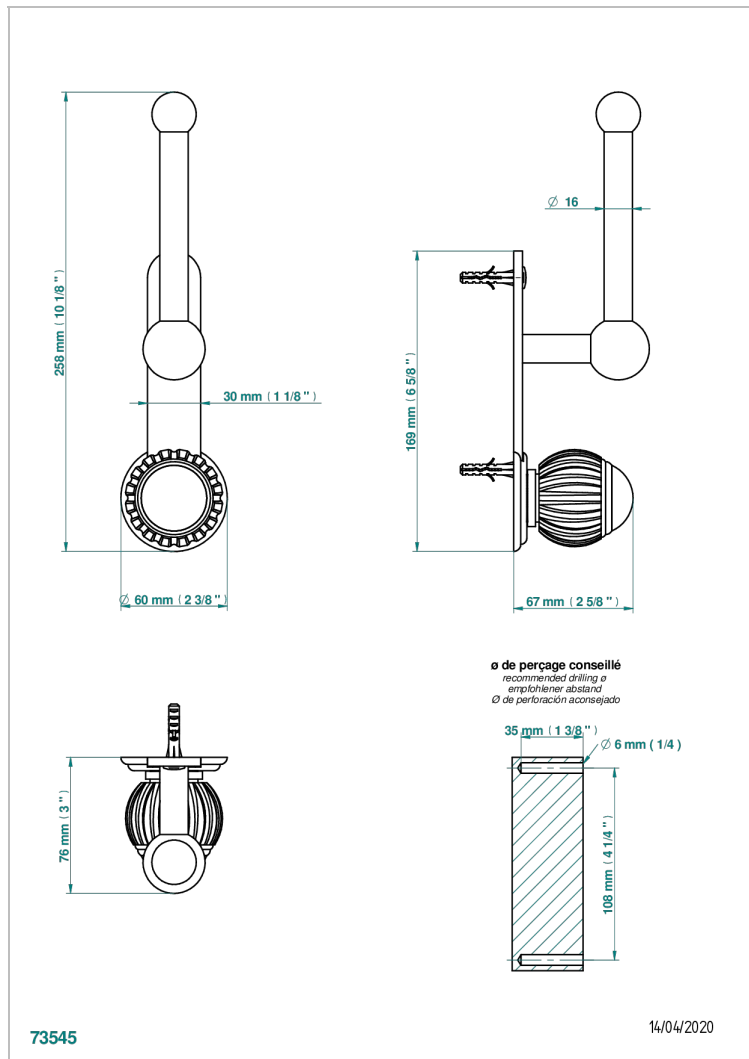

# VOGUE LAPIS LAZULI

A8S-542

Reserve toilet paper holder

THG<sup>®</sup>  
PARIS

73545

14/04/2020

## CHARACTERISTIC

- Vogue Lapis Lazuli
- Reserve toilet paper holder