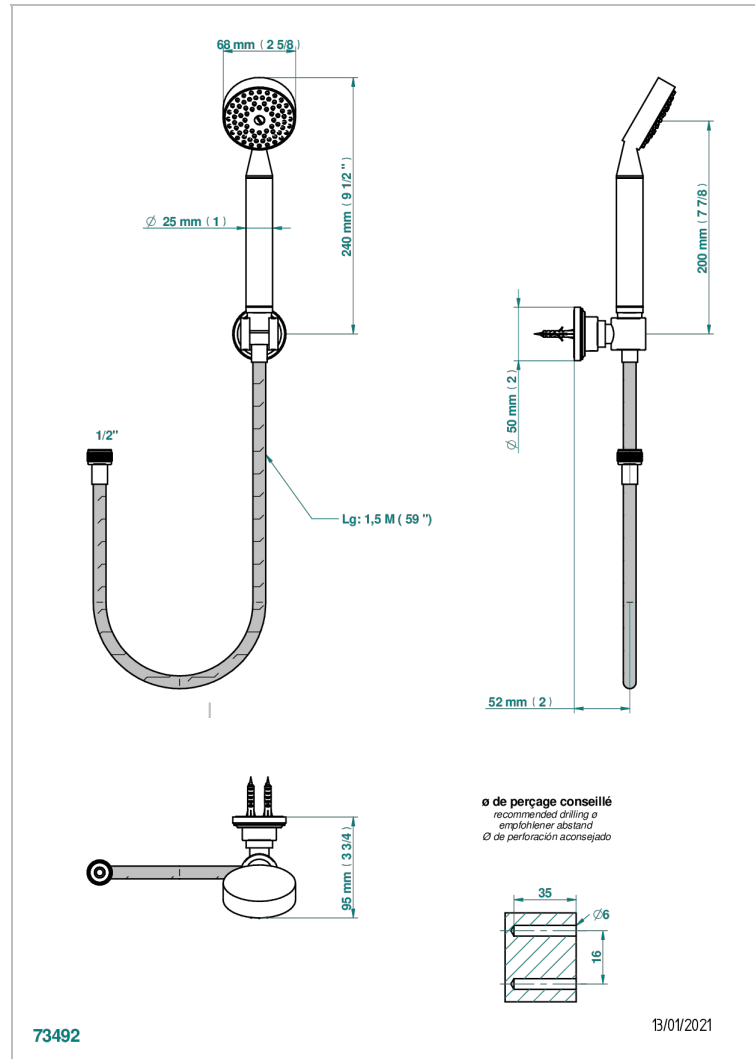

# CORVAIR HOWLITE

U8F-52A

Wall mounted stylised handshower, hose and fixed hook - no elbow

## CHARACTERISTIC

- Corvair Howlite
- Wall mounted stylised handshower, hose and fixed hook - no elbow