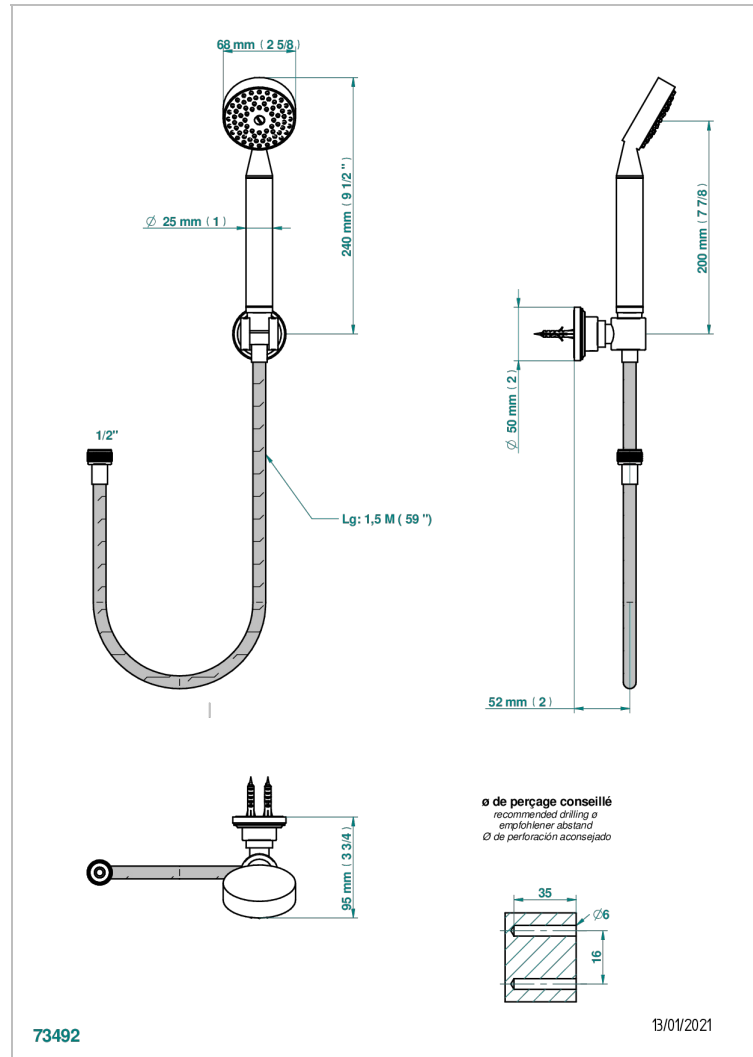

# CORVAIR WITH LEVER HANDLES

U8E-52A

Wall mounted stylised handshower, hose and fixed hook - no elbow

## CHARACTERISTIC

- Corvaire with lever handles
- Wall mounted stylised handshower, hose and fixed hook - no elbow