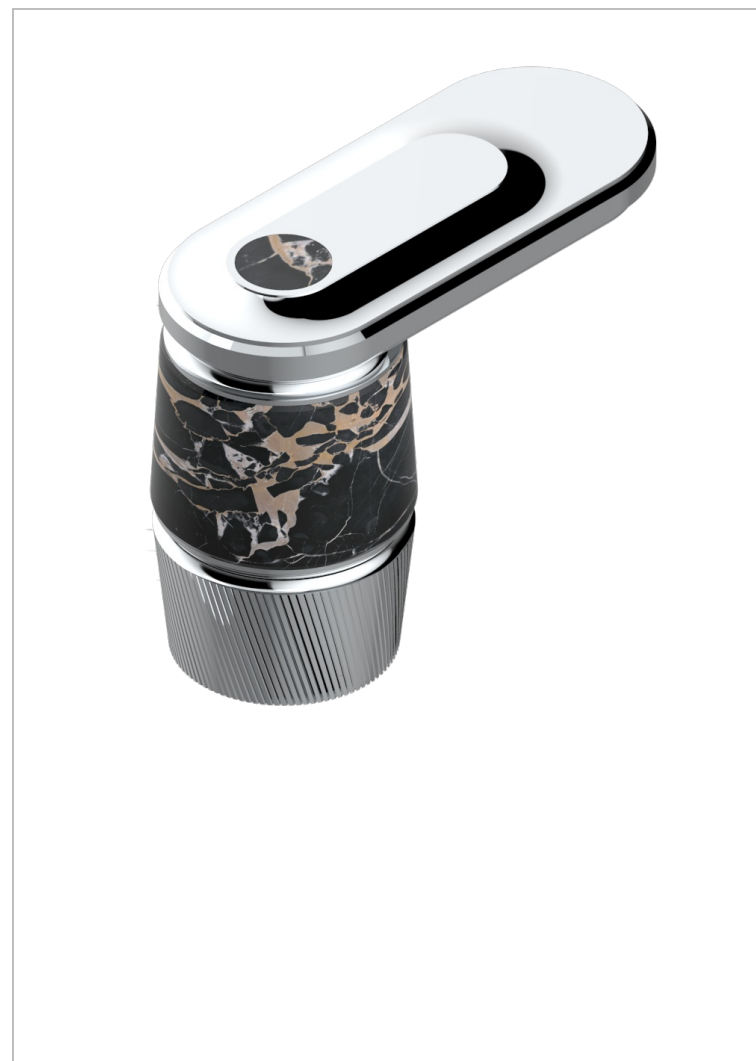

CORVAIR PORTORO WITH LEVER

U8J-50/4/VG

Rim mounted 4 way diverter : 2 inlets and 2 outlets

THG
PARIS

CHARACTERISTIC

- Corvaair Portoro with lever
- Rim mounted 4 way diverter : 2 inlets and 2 outlets

TECHNICAL SPECS

AVAILABLE FINITIONS

Black ceram - D30
Blush PVD - H62
Brass color PVD - H49
Brown bronze color PVD - F33
Gold color PVD - H52
Graphite PVD - H64

Lacquered light bronze - D01
Matt Umber PVD - H67
Matt blush PVD - H60
Matt brass color PVD - H50
Matt brown bronze color PVD - F34
Matt chrome - C02