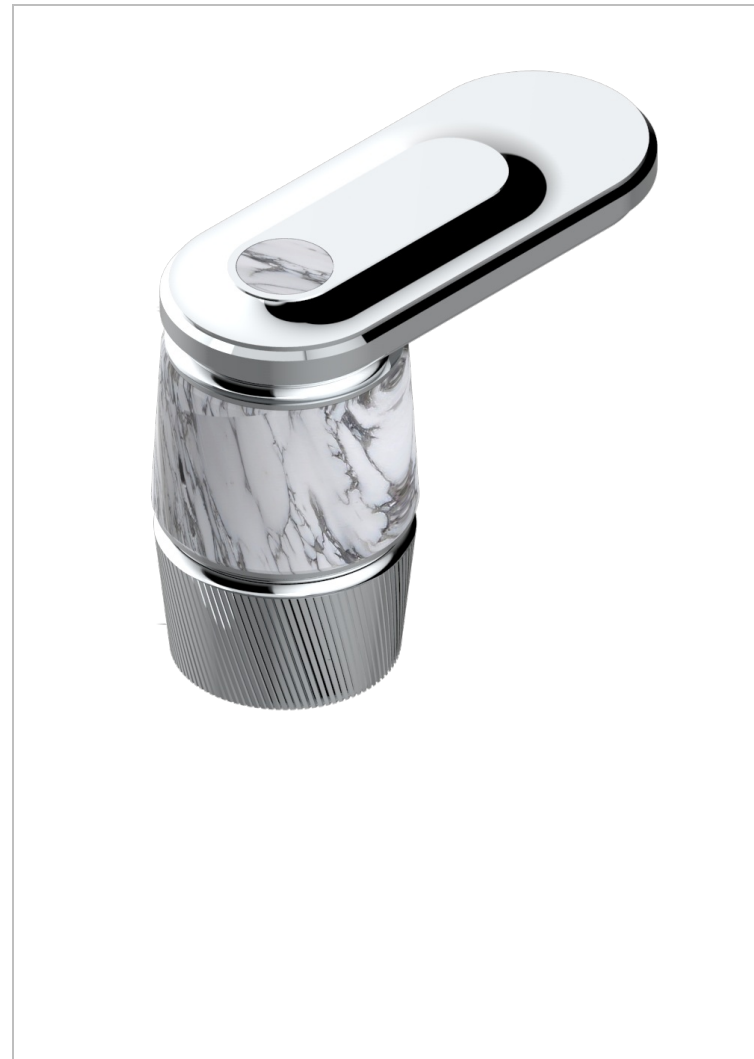

# CORVAIR HOWLITE WITH LEVER

U8G-50/4/VG

Rim mounted 4 way diverter : 2 inlets and 2 outlets

## CHARACTERISTIC

- Corvaire Howlite with lever
- Rim mounted 4 way diverter : 2 inlets and 2 outlets