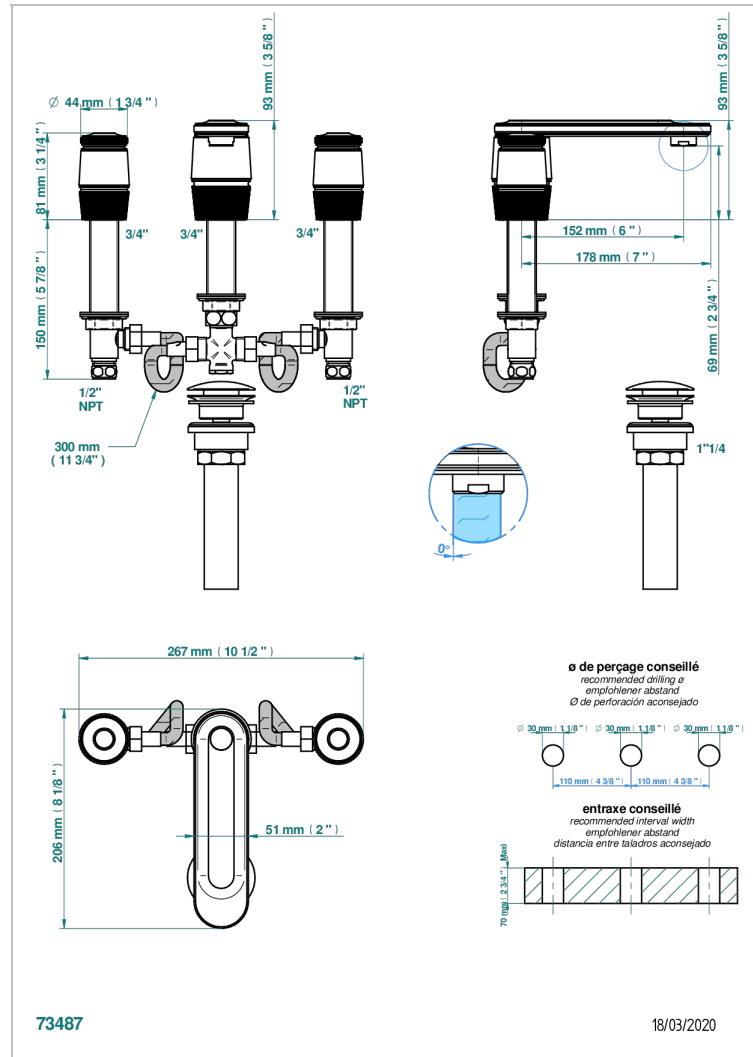

CORVAIR PORTORO

U8H-151M/US

Rim mounted 3-hole basin mixer with waste for marble

CARACTERÍSTICAS

- Corvaair Portoro
- Rim mounted 3-hole basin mixer with waste for marble

ACABADOS DISPONIBLES

Bronce claro - D01
Cerámica negra mate - D30
Cromo - A02
Cromo mate - C02
Dorado - F01
Dorado mate - F07