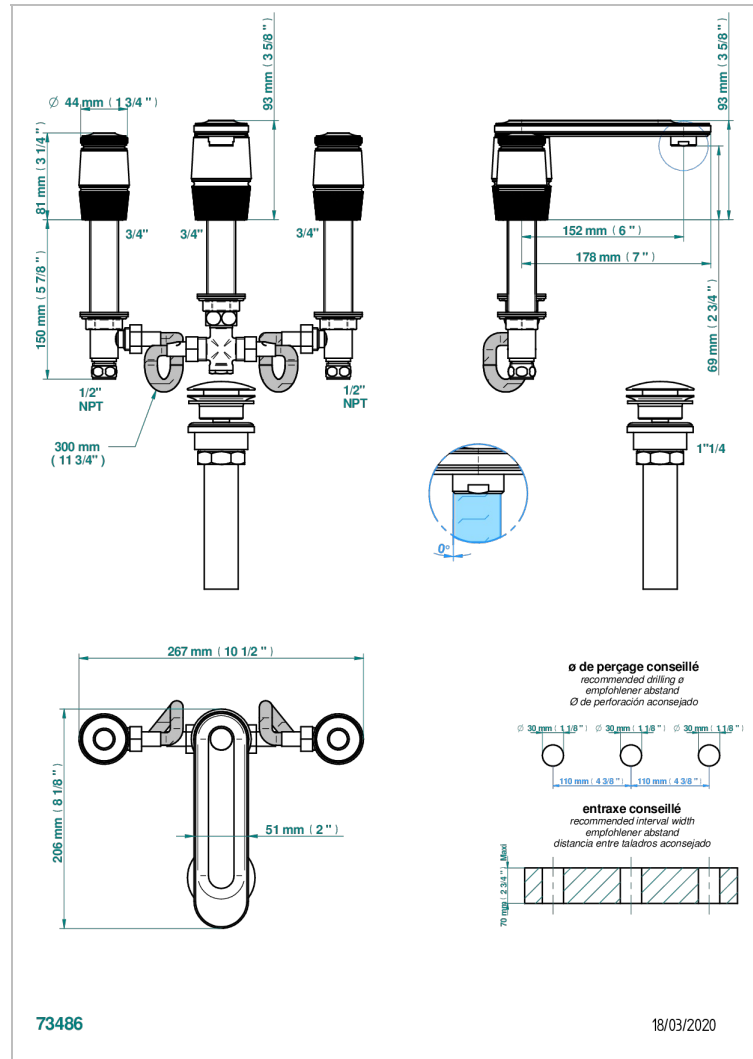

# CORVAIR HOWLITE

U8F-151M/US

Rim mounted 3-hole basin mixer with waste for marble

## CARACTERÍSTICAS

- Corvaire Howlite
- Rim mounted 3-hole basin mixer with waste for marble