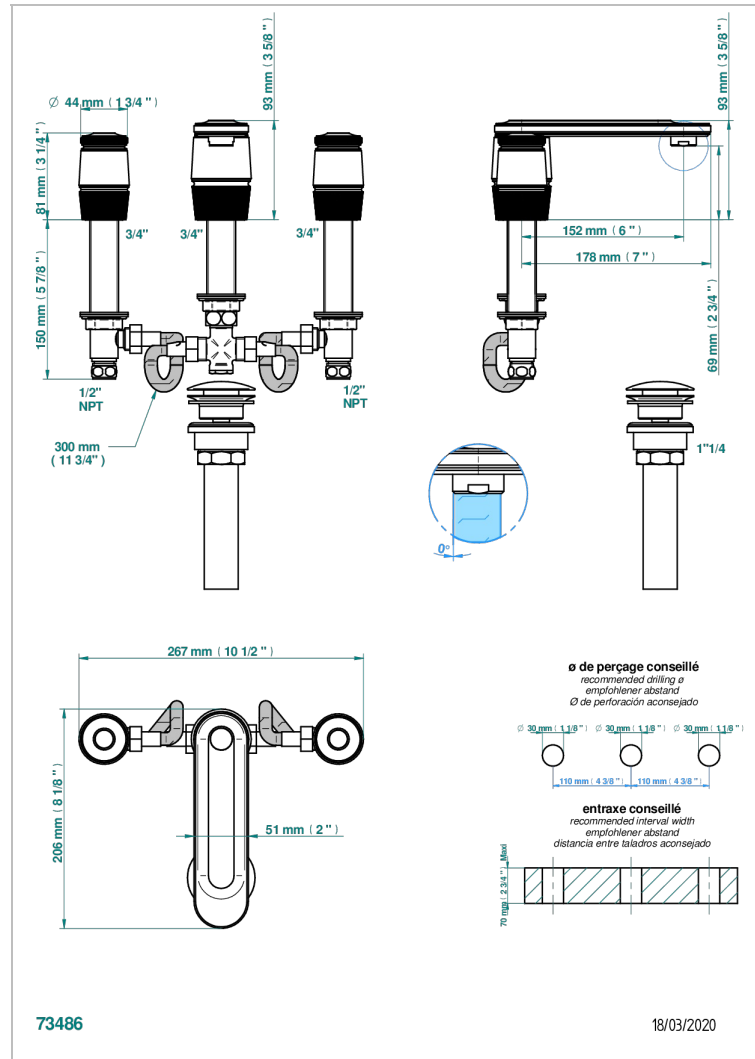

CORVAIR HOWLITE

U8F-151M/US

Widespread lavatory set with drain for 1 1/4" + countertop

CHARACTERISTIC

- Corvaire Howlite
- Widespread lavatory set with drain for 1 1/4" + countertop

AVAILABLE FINITIONS

Black ceram - D30
Blush PVD - H62
Brass color PVD - H49
Brown bronze color PVD - F33
Chrome polished - A02
Gold color PVD - H52