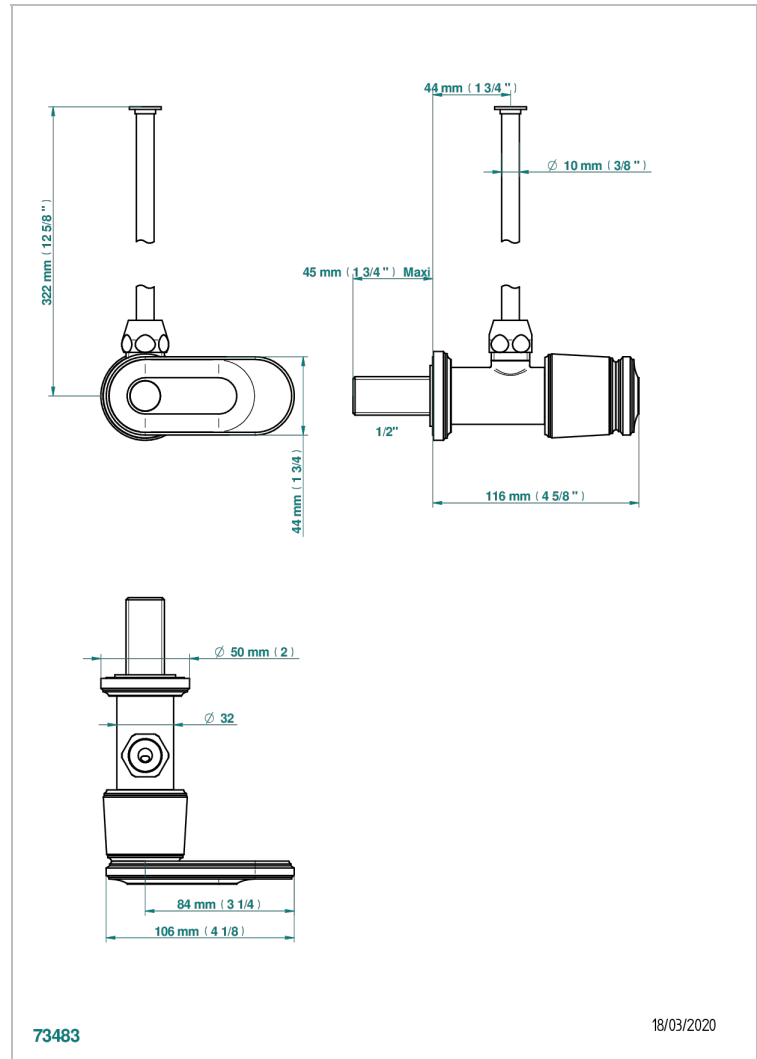

CORVAIR HOWLITE WITH LEVER

U8G-181/S

1/2" stylised adjustable stop cock with 30 cm tube

THG[®]
PARIS

CHARACTERISTIC

- Corvaire Howlite with lever
- 1/2" stylised adjustable stop cock with 30 cm tube

AVAILABLE FINITIONS