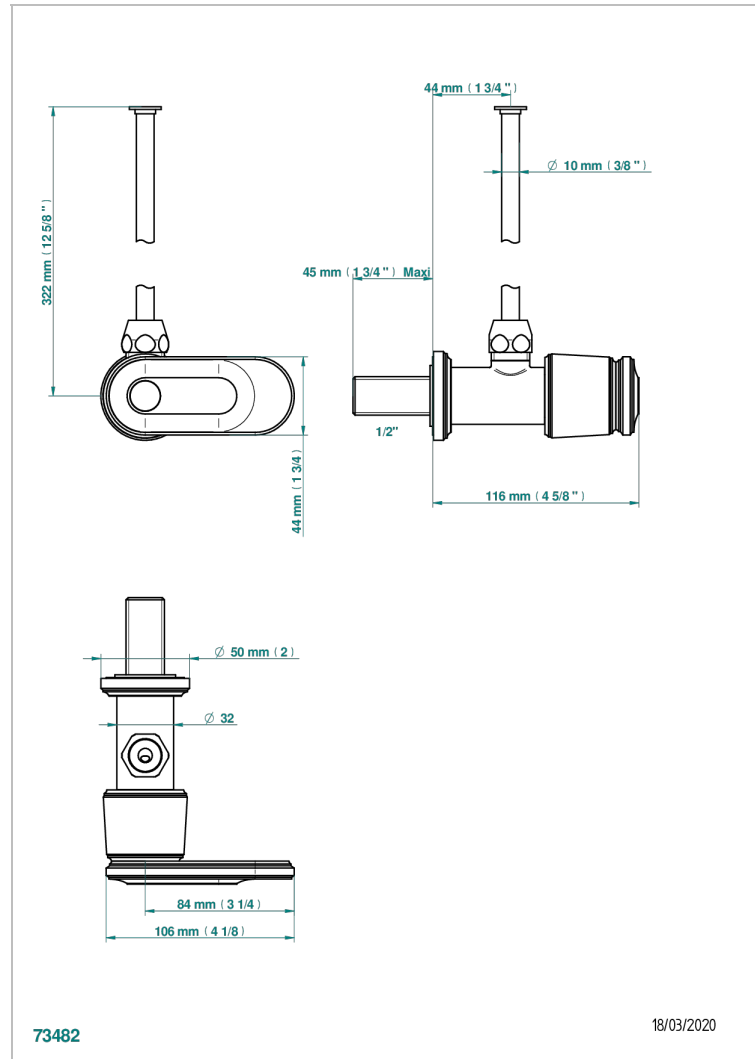

CORVAIR WITH LEVER

U8E-181/S

1/2" stylised adjustable stop cock with 30 cm tube

CHARACTERISTIC

- Corvaire with lever
- 1/2" stylised adjustable stop cock with 30 cm tube

AVAILABLE FINITIONS

Black ceram - D30
Blush PVD - H62
Brass color PVD - H49
Brown bronze color PVD - F33
Gold color PVD - H52
Graphite PVD - H64