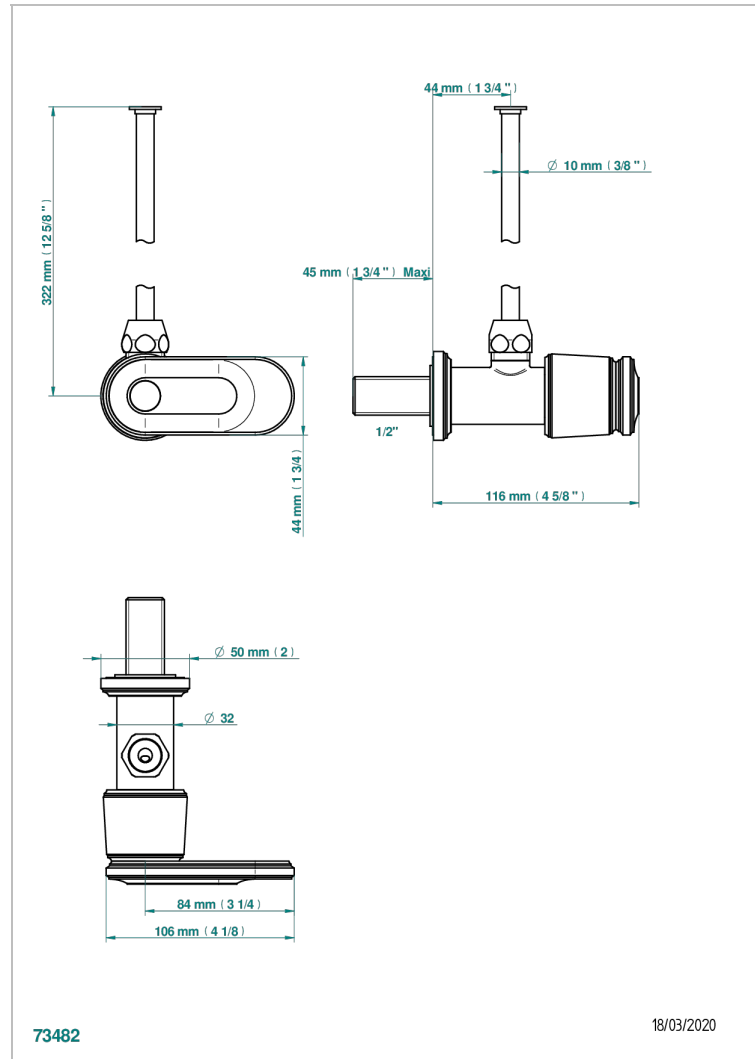

# CORVAIR WITH LEVER

U8E-181/S

1/2" stylised adjustable stop cock with 30 cm tube

## CHARACTERISTIC

- Corvaire with lever
- 1/2" stylised adjustable stop cock with 30 cm tube