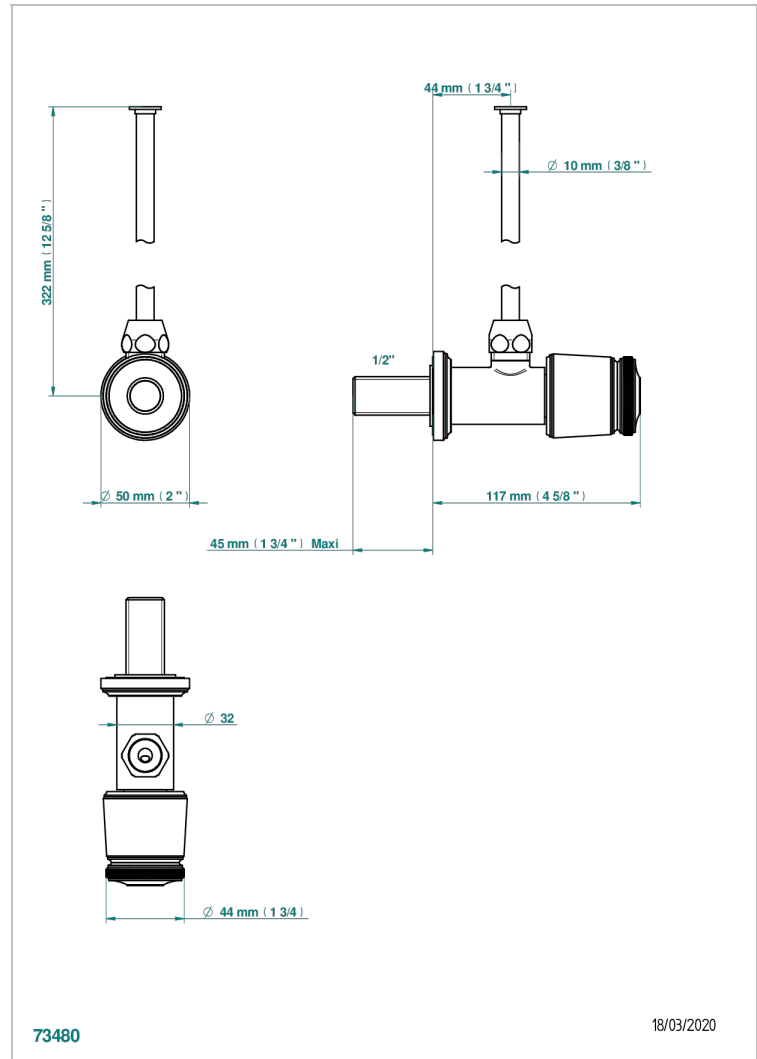

CORVAIR PORTORO

U8H-181/S

1/2" stylised adjustable stop cock with 30 cm tube

THG[®]
PARIS

CHARACTERISTIC

- Corvair Portoro
- 1/2" stylised adjustable stop cock with 30 cm tube

AVAILABLE FINITIONS

Black ceram - D30
Blush PVD - H62
Brass color PVD - H49
Brown bronze color PVD - F33
Gold color PVD - H52
Graphite PVD - H64