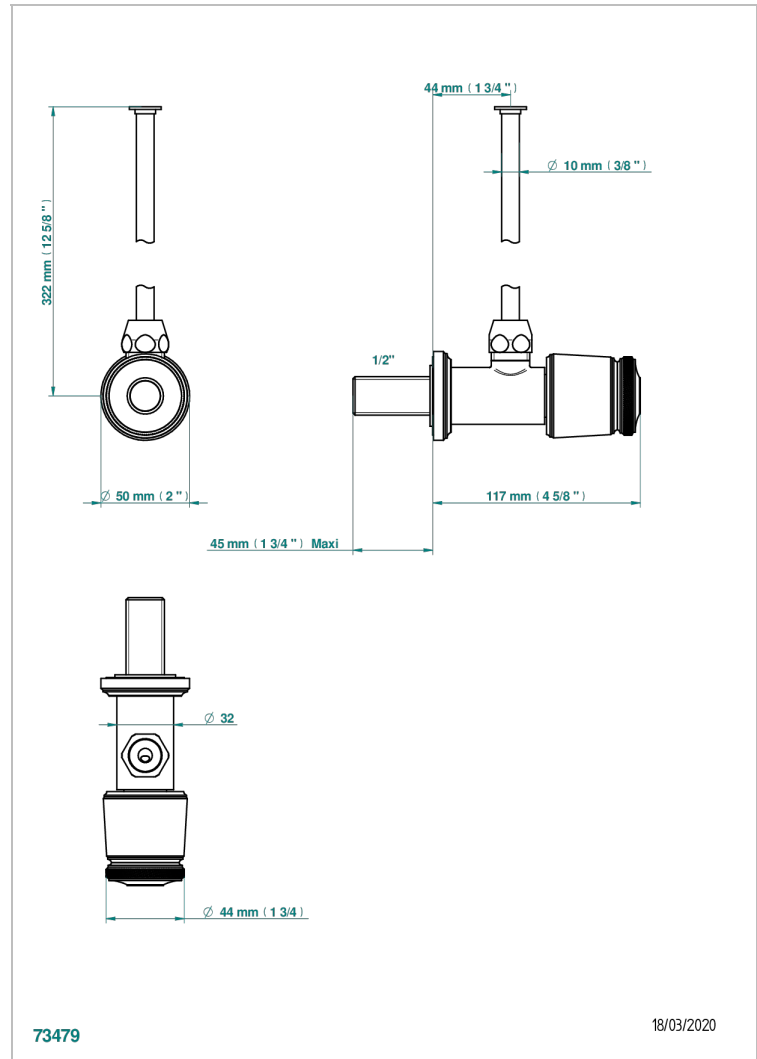

CORVAIR HOWLITE

U8F-181/S

1/2" stylised adjustable stop cock with 30 cm tube

CHARACTERISTIC

- Corvair Howlite
- 1/2" stylised adjustable stop cock with 30 cm tube

AVAILABLE FINITIONS

Black ceram - D30
Blush PVD - H62
Brass color PVD - H49
Brown bronze color PVD - F33
Gold color PVD - H52
Graphite PVD - H64