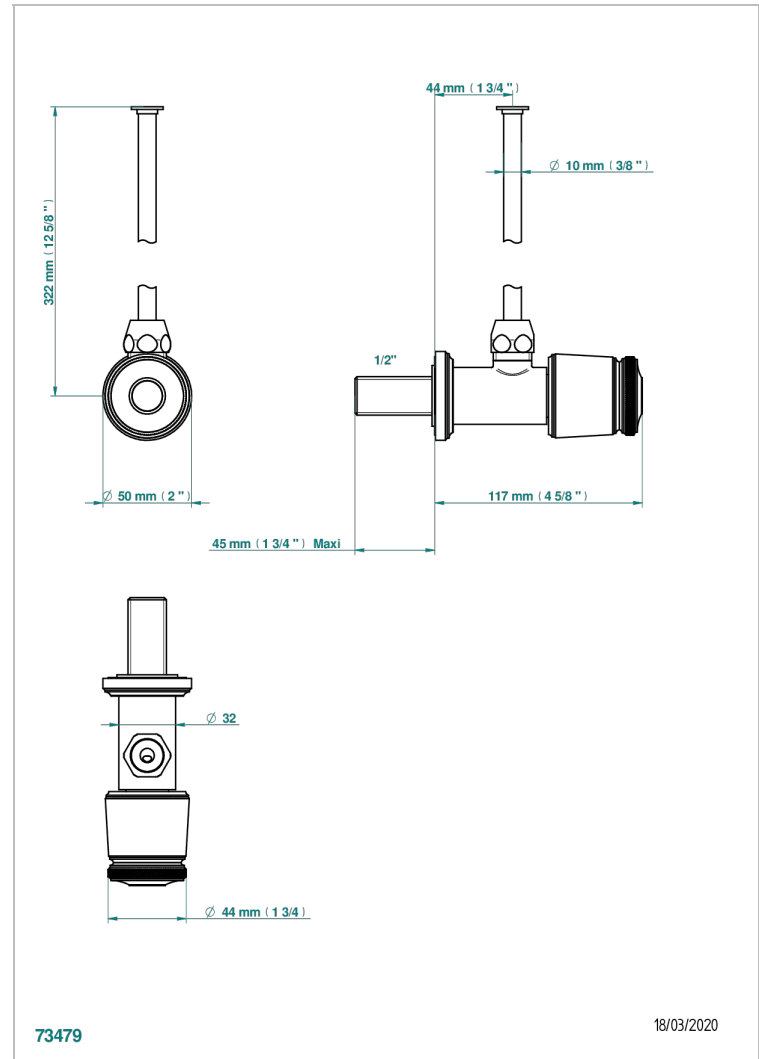

CORVAIR HOWLITE

U8F-181/S

1/2" stylised adjustable stop cock with 30 cm tube

CHARACTERISTIC

- Corvaire Howlite
- 1/2" stylised adjustable stop cock with 30 cm tube

AVAILABLE FINITIONS

Black ceram - D30
Blush PVD - H62
Brass color PVD - H49
Brown bronze color PVD - F33
Gold color PVD - H52
Graphite PVD - H64