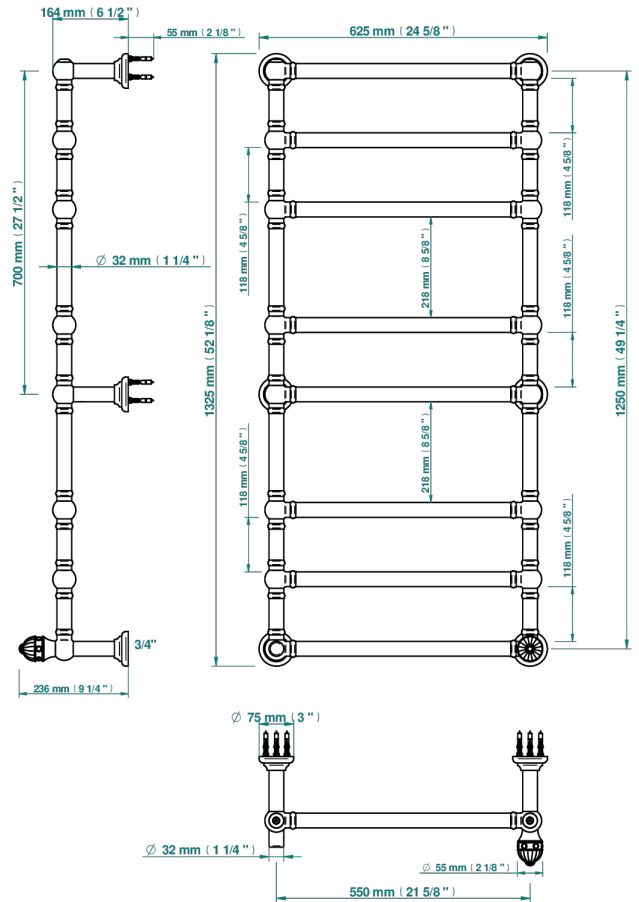

# CHEVERNY ONICE NEGRO

U1V-TWT8H1

THG<sup>®</sup>  
PARIS

Traditional towel warmer, 8 rails, 625 mm x 1325 mm, hydronic with 1 stylised handle

73471

22/07/2020

## CARACTERÍSTICAS

- Cheverny Onice negro
- Traditional towel warmer, 8 rails, 625 mm x 1325 mm, hydronic with 1 stylised handle

## ESPECIFICACIONES TÉCNICAS

- Pression : 0,5 bars < P < 3 bars (recommandée)
- Pressure : 7.25 psi < P < 43.5 psi (advised)
- Température eau maximale conseillée : 60°C
- Maximum water temperature advised: 140°F
- Hauteur minimale au sol (maximum height from the ground) : 60 cm (24")
- Puissance / Power : 171W à Delta T 30