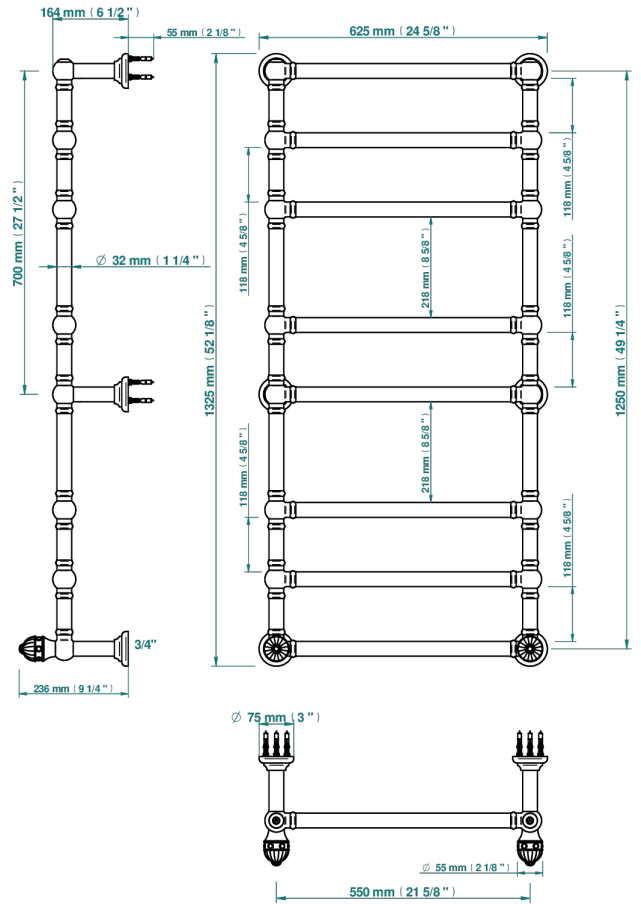

AMBOISE RED JASPER

A1L-TWT8H2

Traditional towel warmer, 8 rails, 625 mm x 1325 mm, hydronic with 2 stylised handles

73464

23/07/2020

CHARACTERISTIC

- Amboise Red Jasper
- Traditional towel warmer, 8 rails, 625 mm x 1325 mm, hydronic with 2 stylised handles

TECHNICAL SPECS

- Pression : 0,5 bars < P < 3 bars (recommandée)
- Pressure : 7.25 psi < P < 43.5 psi (advised)
- Température eau maximale conseillée : 60°C
- Maximum water temperature advised: 140°F
- Hauteur minimale au sol (maximum height from the ground) : 60 cm (24")
- Puissance / Power : 171W à Delta T 30