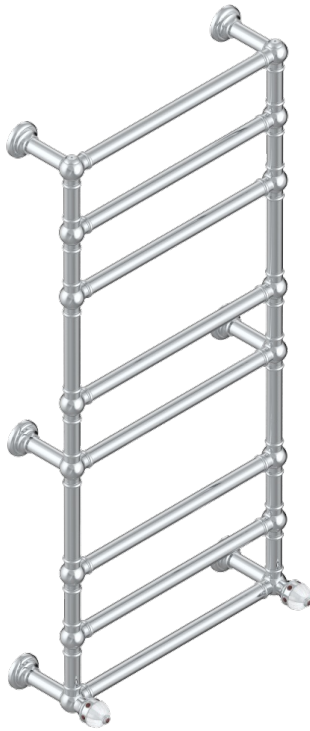

AMBOISE RED JASPER

A1L-TWT8H2

Traditional towel warmer, 8 rails, 625 mm x 1325 mm, hydronic with 2 stylised handles

73464

23/07/2020

CHARACTERISTIC

- Amboise Red Jasper
- Traditional towel warmer, 8 rails, 625 mm x 1325 mm, hydronic with 2 stylised handles

TECHNICAL SPECS

- Pression : 0,5 bars < P < 3 bars (recommandée)
- Pressure : 7.25 psi < P < 43.5 psi (advised)
- Température eau maximale conseillée : 60°C
- Maximum water temperature advised: 140°F
- Hauteur minimale au sol (maximum height from the ground) : 60 cm (24")
- Puissance / Power : 171W à Delta T 30

AVAILABLE FINITIONS

Blush PVD - H62
Brass color PVD - H49
Brown bronze color PVD - F33
Gold color PVD - H52
Graphite PVD - H64
Lacquered light bronze - D01

Matt Umber PVD - H67
Matt blush PVD - H60
Matt brass color PVD - H50
Matt brown bronze color PVD - F34
Matt chrome - C02
Matt gold - F07

Matt gold color PVD - H53
Matt graphite PVD - H65
Matt nickel (color finish) - C01
Matt nickel color PVD - H56
Nickel color PVD - H55
Polished chrome (color finish) - A02

Polished gold (color finish) - F01
Polished nickel - B01
Soft gold - F30
Soft matt gold - F31
Umber PVD - H66