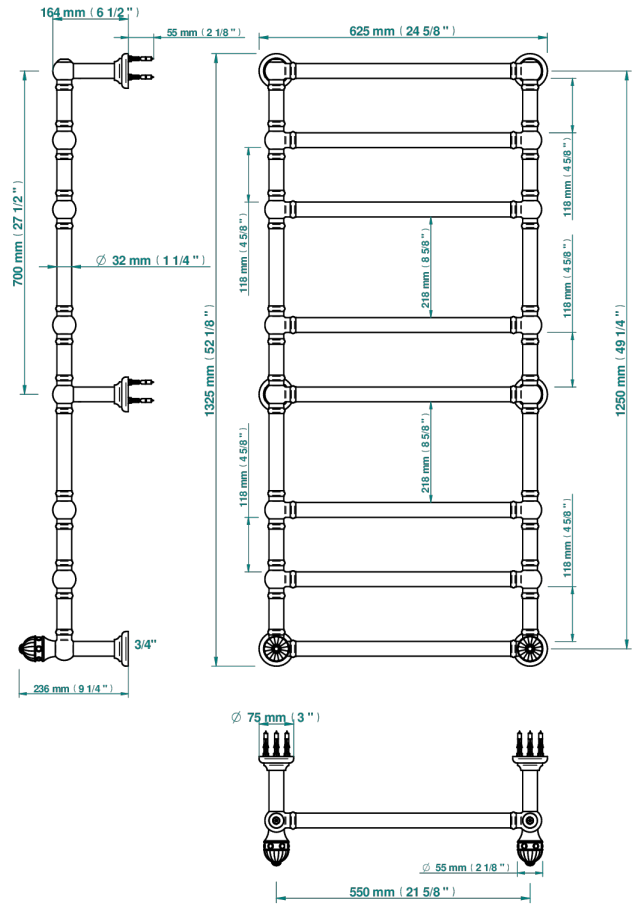

# AMBOISE RED JASPER

A1L-TWT8H2

Traditional towel warmer, 8 rails, 625 mm x 1325 mm, hydronic with 2 stylised handles

73464

23/07/2020

## CHARACTERISTIC

- Amboise Red Jasper
- Traditional towel warmer, 8 rails, 625 mm x 1325 mm, hydronic with 2 stylised handles

## TECHNICAL SPECS

- Pression : 0,5 bars < P < 3 bars (recommandée)
- Pressure : 7.25 psi < P < 43.5 psi (advised)
- Température eau maximale conseillée : 60°C
- Maximum water temperature advised: 140°F
- Hauteur minimale au sol (maximum height from the ground) : 60 cm (24")
- Puissance / Power : 171W à Delta T 30