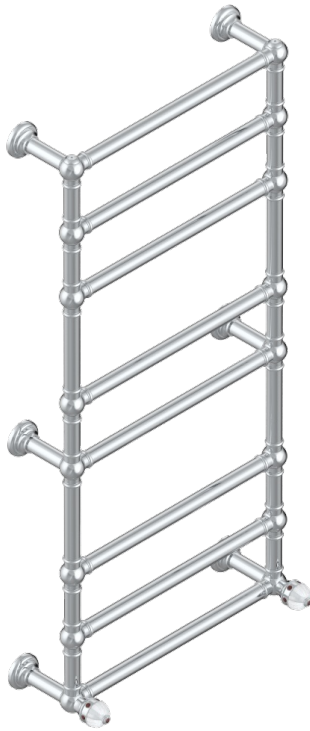

# AMBOISE RED JASPER

A1L-TWT8H2

Traditional towel warmer, 8 rails, 625 mm x 1325 mm, hydronic with 2 stylised handles

73464

23/07/2020

## CHARACTERISTIC

- Amboise Red Jasper
- Traditional towel warmer, 8 rails, 625 mm x 1325 mm, hydronic with 2 stylised handles

## TECHNICAL SPECS

- Pression : 0,5 bars < P < 3 bars (recommandée)
- Pressure : 7.25 psi < P < 43.5 psi (advised)
- Température eau maximale conseillée : 60°C
- Maximum water temperature advised: 140°F
- Hauteur minimale au sol (maximum height from the ground) : 60 cm (24")
- Puissance / Power : 171W à Delta T 30