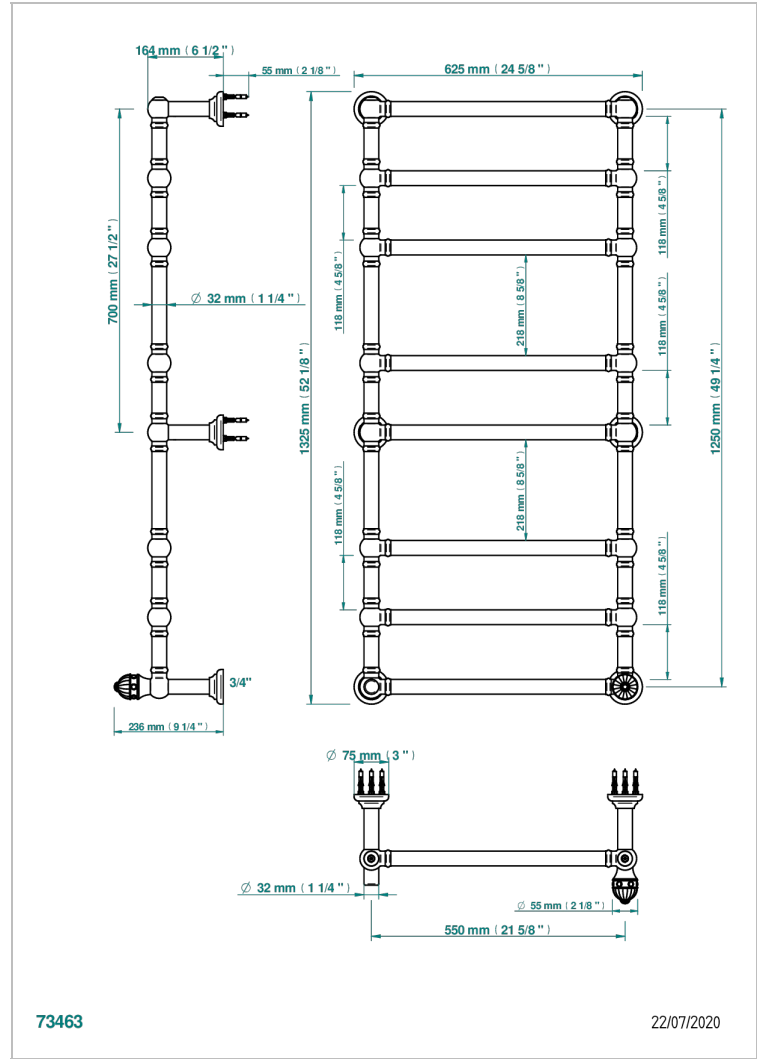

# AMBOISE RED JASPER

A1L-TWT8H1

Traditional towel warmer, 8 rails, 625 mm x 1325 mm, hydronic with 1 stylised handle

## CHARACTERISTIC

- Amboise Red Jasper
- Traditional towel warmer, 8 rails, 625 mm x 1325 mm, hydronic with 1 stylised handle

## TECHNICAL SPECS

- Pression : 0,5 bars < P < 3 bars (recommandée)
- Pressure : 7.25 psi < P < 43.5 psi (advised)
- Température eau maximale conseillée : 60°C
- Maximum water temperature advised: 140°F
- Hauteur minimale au sol (maximum height from the ground) : 60 cm (24")
- Puissance / Power : 171W à Delta T 30