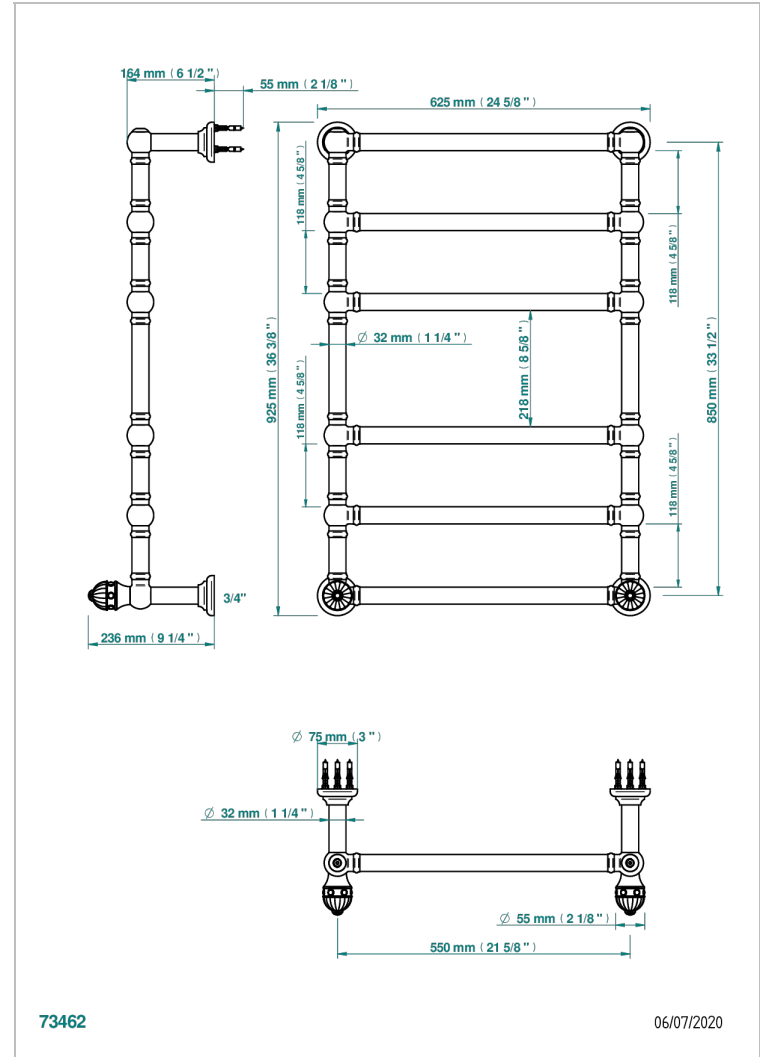

AMBOISE JASPE ROJO

A1L-TWT6H2

Traditional towel warmer, 6 rails, 625 mm x 925 mm, hydronic with 2 stylised handles

THG[®]
PARIS

CARACTERÍSTICAS

- Amboise Jaspe Rojo
- Traditional towel warmer, 6 rails, 625 mm x 925 mm, hydronic with 2 stylised handles

ESPECIFICACIONES TÉCNICAS

- Pression : 0,5 bars < P < 3 bars (recommandée)
- Pressure : 7.25 psi < P < 43.5 psi (advised)
- Température eau maximale conseillée : 60°C
- Maximum water temperature advised: 140°F
- Hauteur minimale au sol (maximum height from the ground) : 60 cm (24")
- Puissance / Power : 128W à Delta T 30