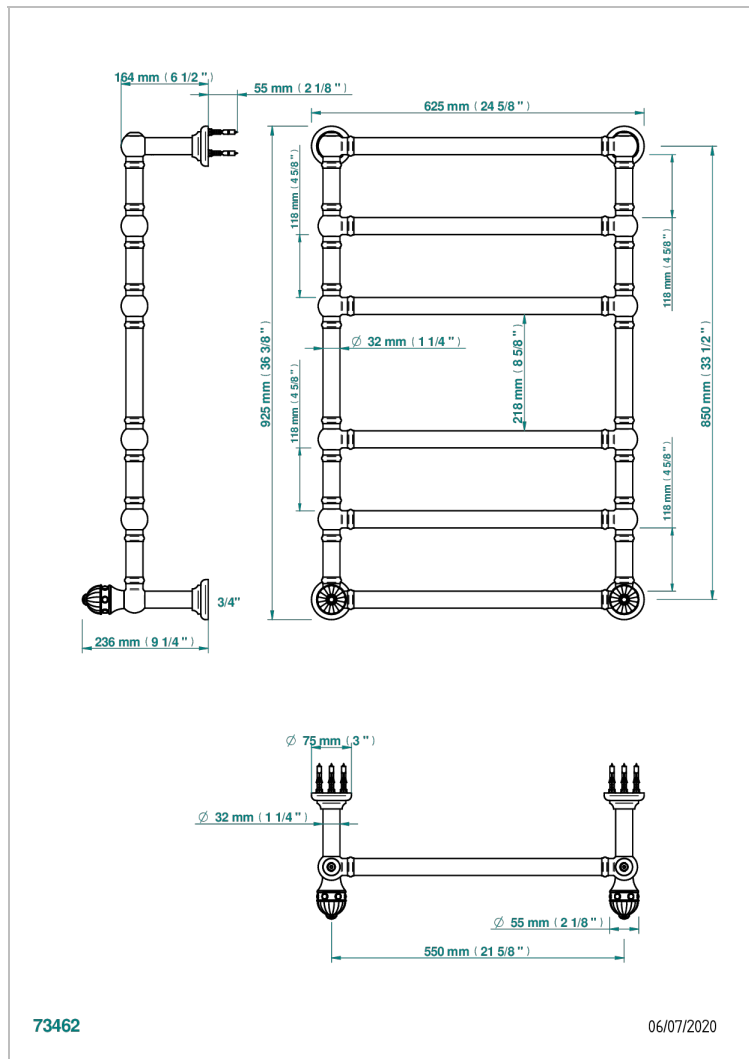

AMBOISE RED JASPER

A1L-TWT6H2

Traditional towel warmer, 6 rails, 625 mm x 925 mm, hydronic with 2 stylised handles

73462

06/07/2020

CHARACTERISTIC

- Amboise Red Jasper
- Traditional towel warmer, 6 rails, 625 mm x 925 mm, hydronic with 2 stylised handles

TECHNICAL SPECS

- Pression : 0,5 bars < P < 3 bars (recommandée)
- Pressure : 7.25 psi < P < 43.5 psi (advised)
- Température eau maximale conseillée : 60°C
- Maximum water temperature advised: 140°F
- Hauteur minimale au sol (maximum height from the ground) : 60 cm (24")
- Puissance / Power : 128W à Delta T 30