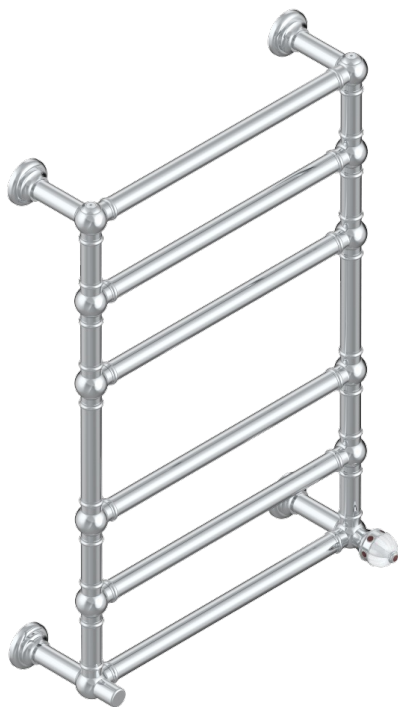

AMBOISE RED JASPER

A1L-TWT6H1

Traditional towel warmer, 6 rails, 625 mm x 925 mm, hydronic with 1 stylised handle

73461

06/07/2020

CHARACTERISTIC

- Amboise Red Jasper
- Traditional towel warmer, 6 rails, 625 mm x 925 mm, hydronic with 1 stylised handle

TECHNICAL SPECS

- Pression : 0,5 bars < P < 3 bars (recommandée)
- Pressure : 7.25 psi < P < 43.5 psi (advised)
- Température eau maximale conseillée : 60°C
- Maximum water temperature advised: 140°F
- Hauteur minimale au sol (maximum height from the ground) : 60 cm (24")
- Puissance / Power : 128W à Delta T 30