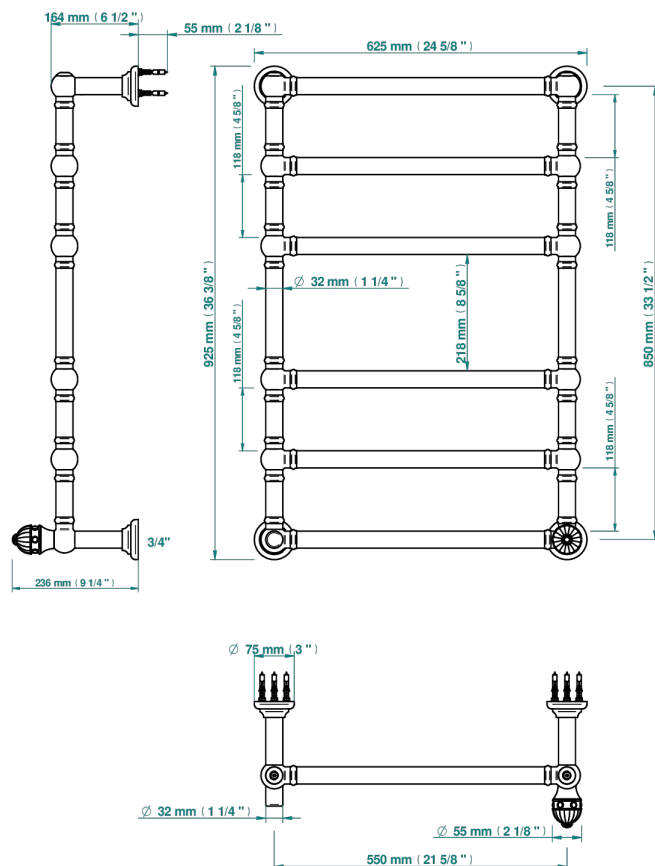

AMBOISE RED JASPER

A1L-TWT6H1

Traditional towel warmer, 6 rails, 625 mm x 925 mm, hydronic with 1 stylised handle

73461

06/07/2020

CHARACTERISTIC

- Amboise Red Jasper
- Traditional towel warmer, 6 rails, 625 mm x 925 mm, hydronic with 1 stylised handle

TECHNICAL SPECS

- Pression : 0,5 bars < P < 3 bars (recommandée)
- Pressure : 7.25 psi < P < 43.5 psi (advised)
- Température eau maximale conseillée : 60°C
- Maximum water temperature advised: 140°F
- Hauteur minimale au sol (maximum height from the ground) : 60 cm (24")
- Puissance / Power : 128W à Delta T 30