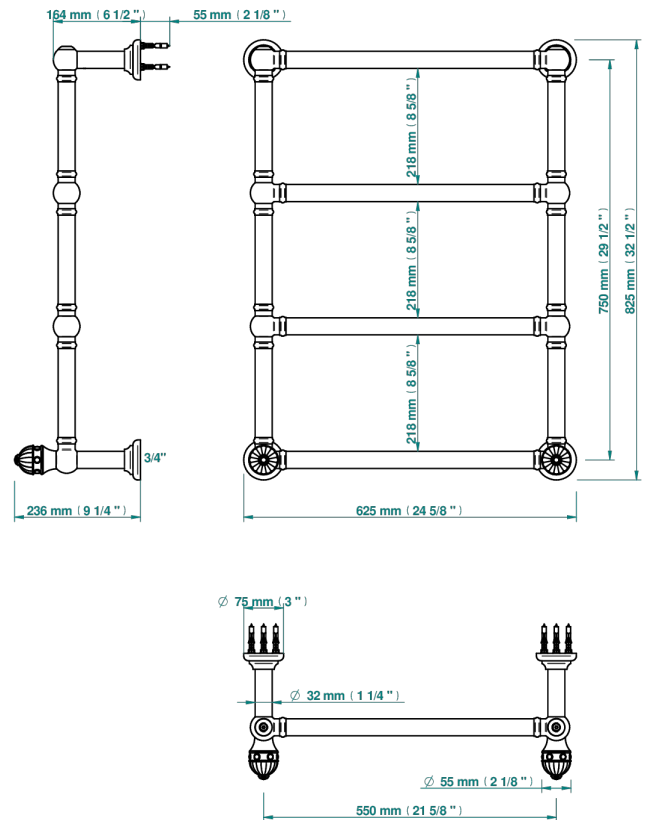

AMBOISE RED JASPER

A1L-TWT4H2

Traditional towel warmer, 4 rails, 625 mm x 825 mm, hydronic with 2 stylised handles

73460

10/06/2020

CHARACTERISTIC

- Amboise Red Jasper
- Traditional towel warmer, 4 rails, 625 mm x 825 mm, hydronic with 2 stylised handles

TECHNICAL SPECS

- Pression : 0,5 bars < P < 3 bars (recommandée)
- Pressure : 7.25 psi < P < 43.5 psi (advised)
- Température eau maximale conseillée : 60°C
- Maximum water temperature advised: 140°F
- Hauteur minimale au sol (maximum height from the ground) : 60 cm (24")
- Puissance / Power : 86W à Delta T 30