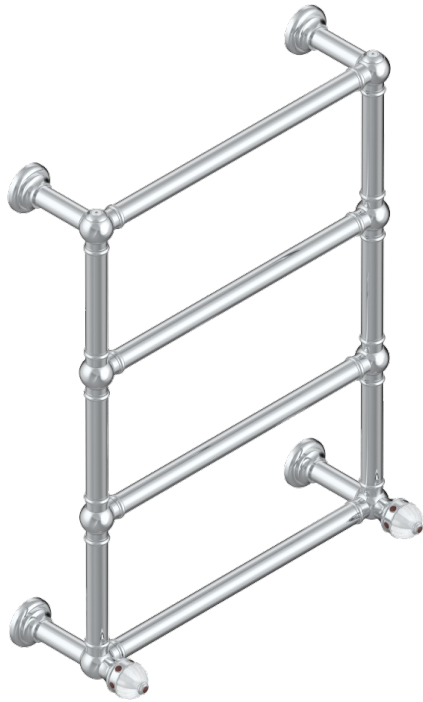

AMBOISE RED JASPER

A1L-TWT4H2

Traditional towel warmer, 4 rails, 625 mm x 825 mm, hydronic with 2 stylised handles

73460

10/06/2020

CHARACTERISTIC

- Amboise Red Jasper
- Traditional towel warmer, 4 rails, 625 mm x 825 mm, hydronic with 2 stylised handles

TECHNICAL SPECS

- Pression : 0,5 bars < P < 3 bars (recommandée)
- Pressure : 7.25 psi < P < 43.5 psi (advised)
- Température eau maximale conseillée : 60°C
- Maximum water temperature advised: 140°F
- Hauteur minimale au sol (maximum height from the ground) : 60 cm (24")
- Puissance / Power : 86W à Delta T 30

AVAILABLE FINITIONS

Blush PVD - H62
Brass color PVD - H49
Brown bronze color PVD - F33
Gold color PVD - H52
Graphite PVD - H64
Lacquered light bronze - D01

Matt Umber PVD - H67
Matt blush PVD - H60
Matt brass color PVD - H50
Matt brown bronze color PVD - F34
Matt chrome - C02
Matt gold - F07