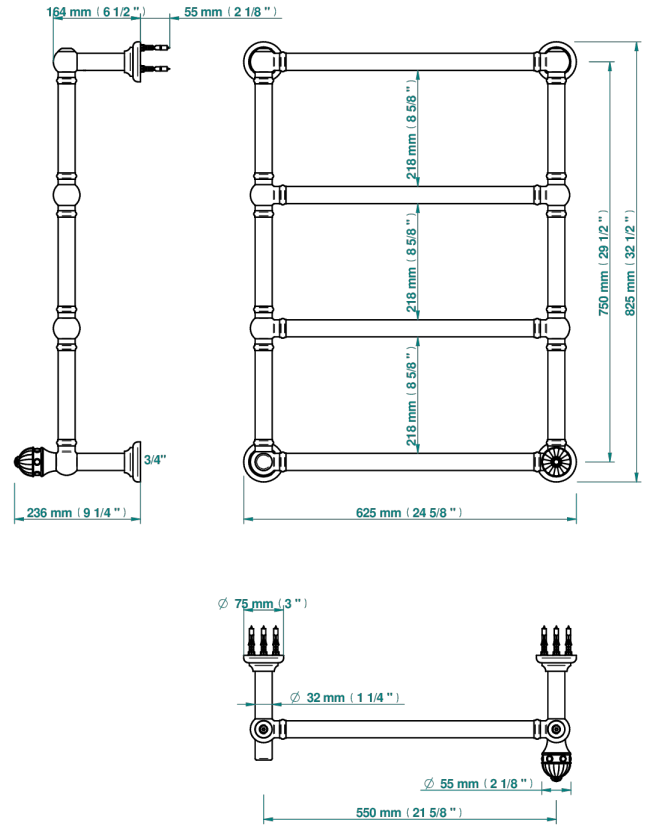

AMBOISE RED JASPER

A1L-TWT4H1

Traditional towel warmer, 4 rails, 625 mm x 825 mm, hydronic with 1 stylised handle

THG[®]
PARIS

73459

10/06/2020

CHARACTERISTIC

- Amboise Red Jasper
- Traditional towel warmer, 4 rails, 625 mm x 825 mm, hydronic with 1 stylised handle

TECHNICAL SPECS

- Pression : 0,5 bars < P < 3 bars (recommandée)
- Pressure : 7.25 psi < P < 43.5 psi (advised)
- Température eau maximale conseillée : 60°C
- Maximum water temperature advised: 140°F
- Hauteur minimale au sol (maximum height from the ground) : 60 cm (24")
- Puissance / Power : 86W à Delta T 30