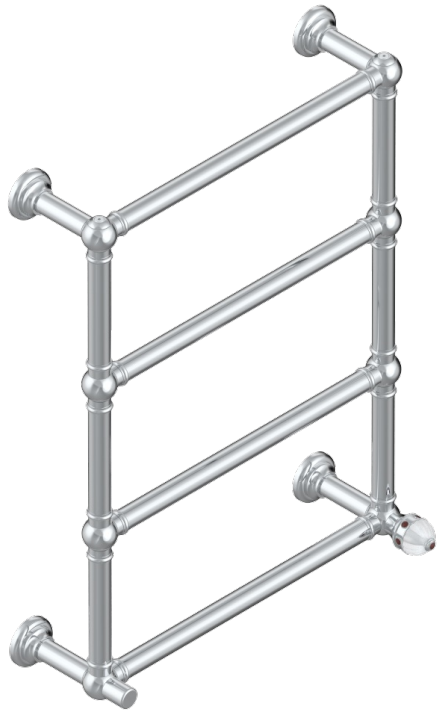

AMBOISE RED JASPER

A1L-TWT4H1

Traditional towel warmer, 4 rails, 625 mm x 825 mm, hydronic with 1 stylised handle

THG[®]
PARIS

73459

10/06/2020

CHARACTERISTIC

- Amboise Red Jasper
- Traditional towel warmer, 4 rails, 625 mm x 825 mm, hydronic with 1 stylised handle

TECHNICAL SPECS

- Pression : 0,5 bars < P < 3 bars (recommandée)
- Pressure : 7.25 psi < P < 43.5 psi (advised)
- Température eau maximale conseillée : 60°C
- Maximum water temperature advised: 140°F
- Hauteur minimale au sol (maximum height from the ground) : 60 cm (24")
- Puissance / Power : 86W à Delta T 30

AVAILABLE FINITIONS

Blush PVD - H62
Brass color PVD - H49
Brown bronze color PVD - F33
Gold color PVD - H52
Graphite PVD - H64
Lacquered light bronze - D01

Matt Umber PVD - H67
Matt blush PVD - H60
Matt brass color PVD - H50
Matt brown bronze color PVD - F34
Matt chrome - C02
Matt gold - F07