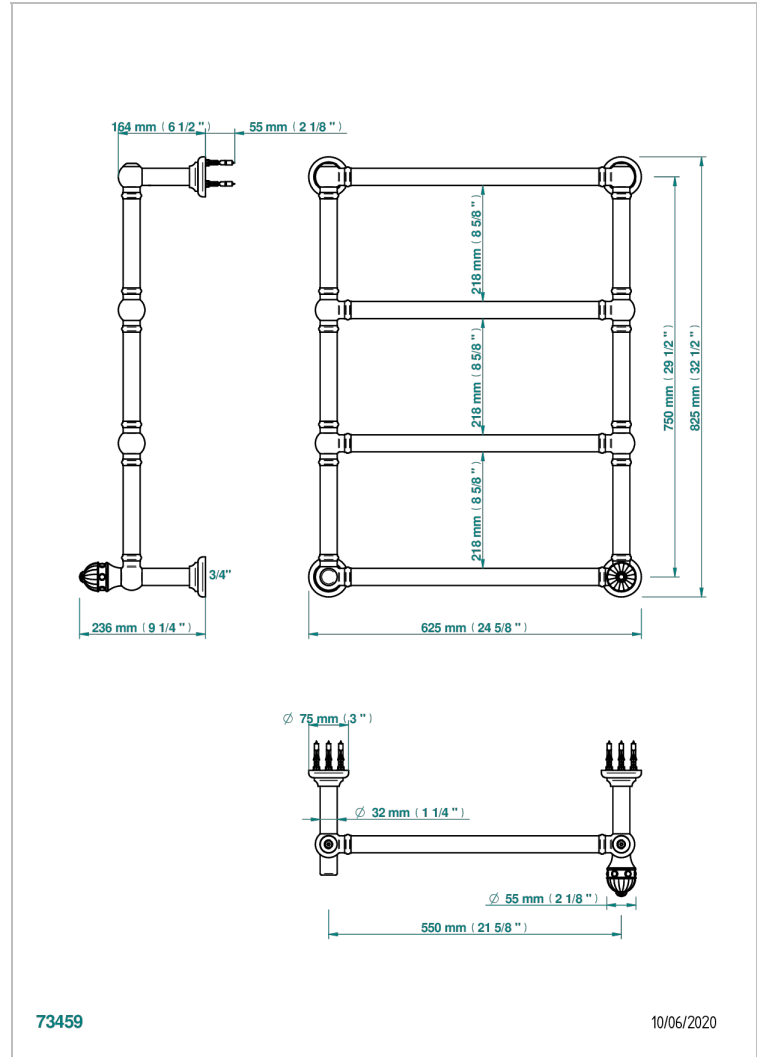

AMBOISE RED JASPER

A1L-TWT4H1

Traditional towel warmer, 4 rails, 625 mm x 825 mm, hydronic with 1 stylised handle

CHARACTERISTIC

- Amboise Red Jasper
- Traditional towel warmer, 4 rails, 625 mm x 825 mm, hydronic with 1 stylised handle

TECHNICAL SPECS

- Pression : 0,5 bars < P < 3 bars (recommandée)
- Pressure : 7.25 psi < P < 43.5 psi (advised)
- Température eau maximale conseillée : 60°C
- Maximum water temperature advised: 140°F
- Hauteur minimale au sol (maximum height from the ground) : 60 cm (24")
- Puissance / Power : 86W à Delta T 30