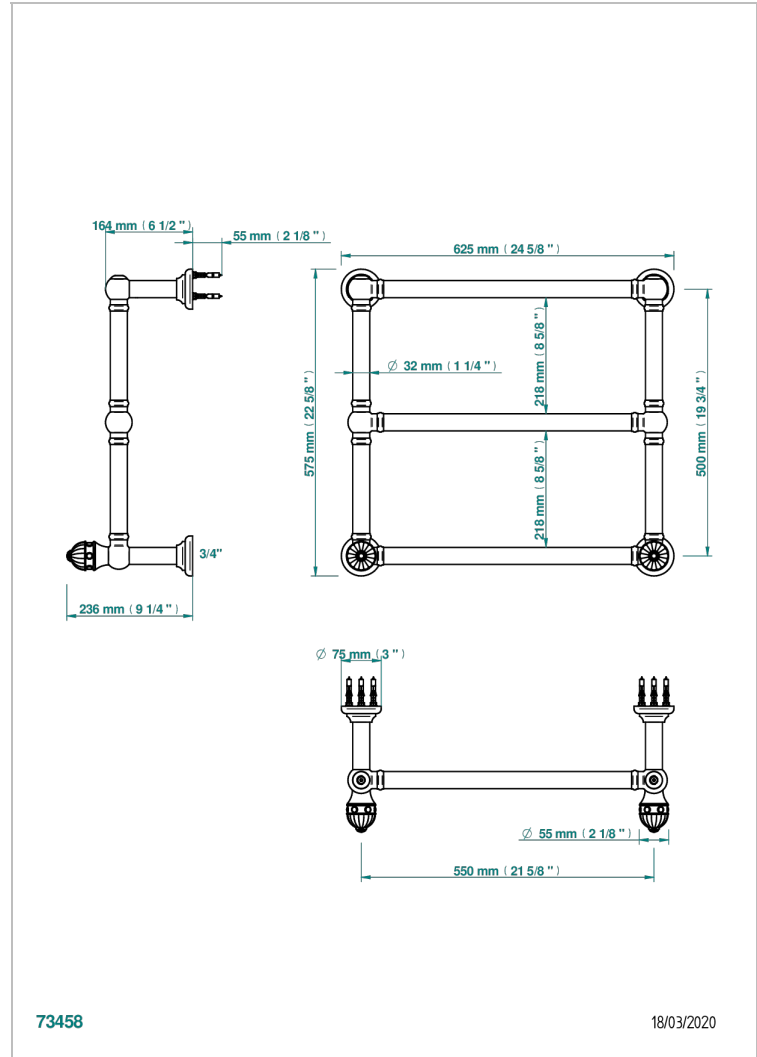

# AMBOISE RED JASPER

A1L-TWT3H2

Traditional towel warmer, 3 rails, 625 mm x 575 mm, hydronic with 2 stylised handles

THG<sup>®</sup>  
PARIS

## CHARACTERISTIC

- Amboise Red Jasper
- Traditional towel warmer, 3 rails, 625 mm x 575 mm, hydronic with 2 stylised handles

## TECHNICAL SPECS

- Pression : 0,5 bars < P < 3 bars (recommandée)
- Pressure : 7.25 psi < P < 43.5 psi (advised)
- Température eau maximale conseillée : 60°C
- Maximum water temperature advised: 140°F
- Hauteur minimale au sol (maximum height from the ground) : 60 cm (24")
- Puissance / Power : 64W à Delta T 30