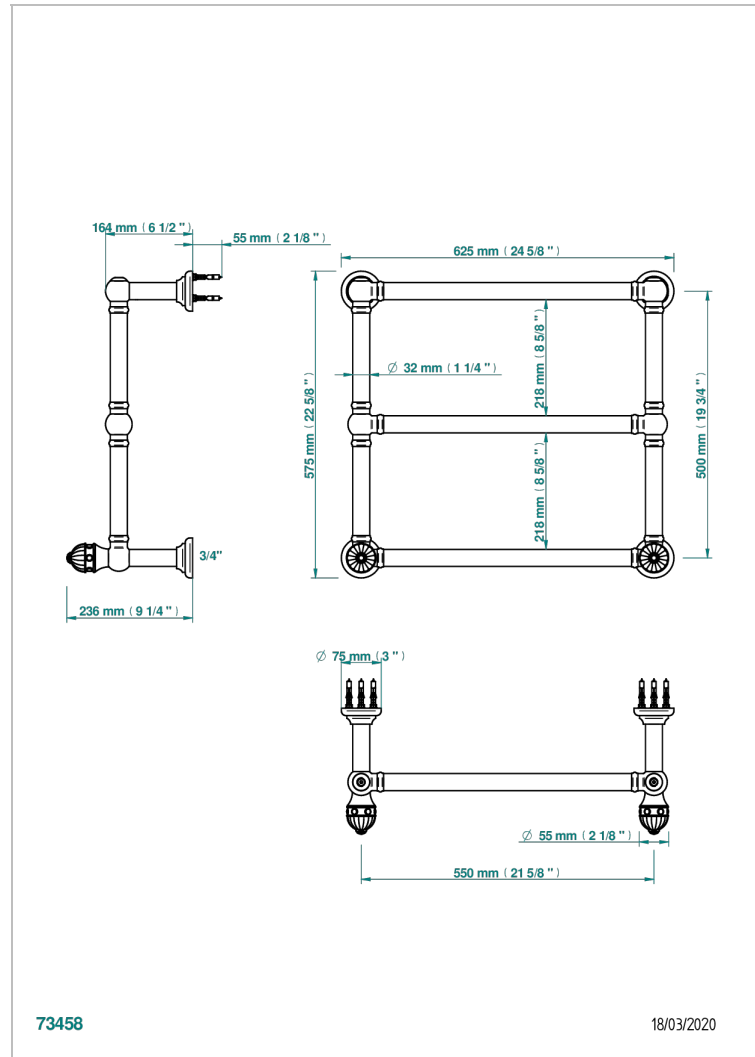

AMBOISE RED JASPER

A1L-TWT3H2

Traditional towel warmer, 3 rails, 625 mm x 575 mm, hydronic with 2 stylised handles

CHARACTERISTIC

- Amboise Red Jasper
- Traditional towel warmer, 3 rails, 625 mm x 575 mm, hydronic with 2 stylised handles

TECHNICAL SPECS

- Pression : 0,5 bars < P < 3 bars (recommandée)
- Pressure : 7.25 psi < P < 43.5 psi (advised)
- Température eau maximale conseillée : 60°C
- Maximum water temperature advised: 140°F
- Hauteur minimale au sol (maximum height from the ground) : 60 cm (24")
- Puissance / Power : 64W à Delta T 30