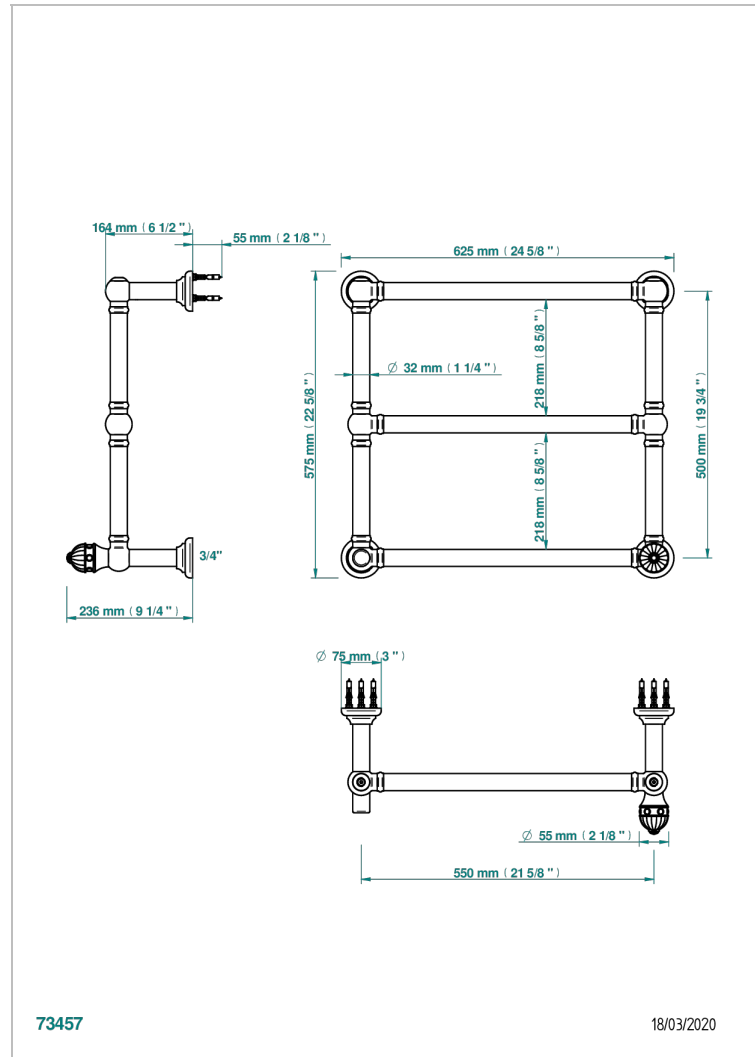

AMBOISE RED JASPER

A1L-TWT3H1

Traditional towel warmer, 3 rails, 625 mm x 575 mm, hydronic with 1 stylised handle

THG[®]
PARIS

CHARACTERISTIC

- Amboise Red Jasper
- Traditional towel warmer, 3 rails, 625 mm x 575 mm, hydronic with 1 stylised handle

TECHNICAL SPECS

- Pression : 0,5 bars < P < 3 bars (recommandée)
- Pressure : 7.25 psi < P < 43.5 psi (advised)
- Température eau maximale conseillée : 60°C
- Maximum water temperature advised: 140°F
- Hauteur minimale au sol (maximum height from the ground) : 60 cm (24")
- Puissance / Power : 64W à Delta T 30