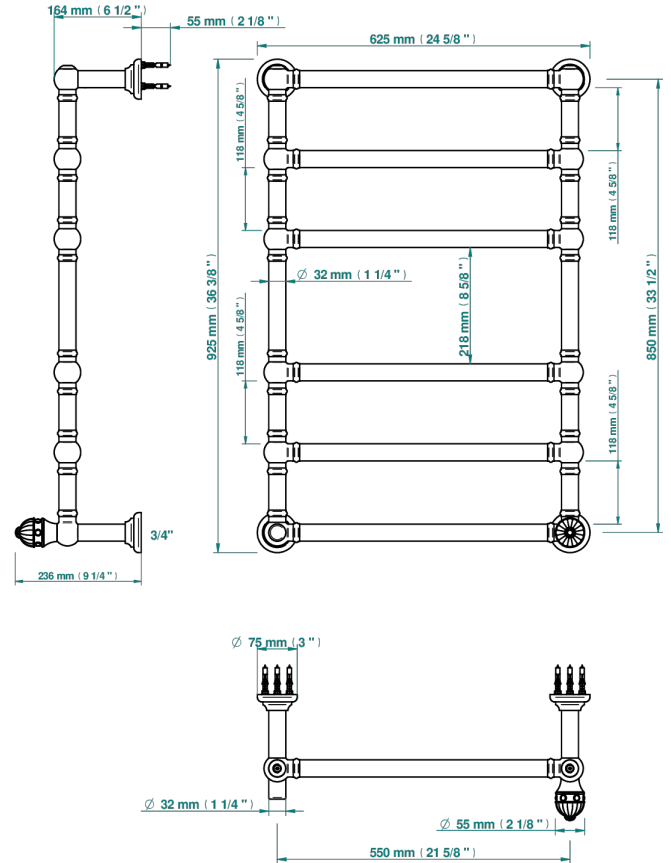

AMBOISE LAPIS LAZULI

A1K-TWT6H1

Traditional towel warmer, 6 rails, 625 mm x 925 mm, hydronic with 1 stylised handle

THG[®]
PARIS

73453

06/07/2020

CARACTERÍSTICAS

- Amboise Lapis Lazuli
- Traditional towel warmer, 6 rails, 625 mm x 925 mm, hydronic with 1 stylised handle

ESPECIFICACIONES TÉCNICAS

- Pression : 0,5 bars < P < 3 bars (recommandée)
- Pressure : 7.25 psi < P < 43.5 psi (advised)
- Température eau maximale conseillée : 60°C
- Maximum water temperature advised: 140°F
- Hauteur minimale au sol (maximum height from the ground) : 60 cm (24")
- Puissance / Power : 128W à Delta T 30