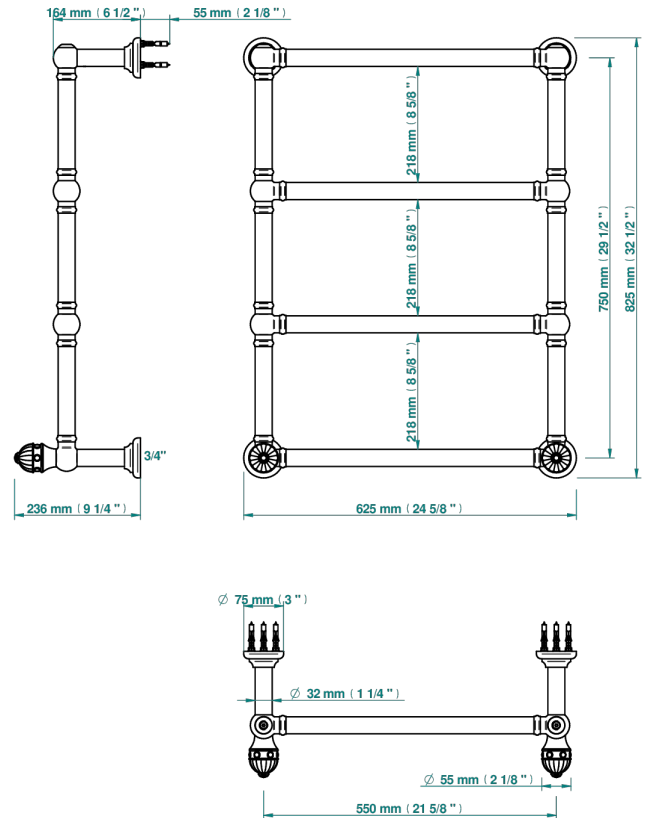

AMBOISE LAPIS LAZULI

A1K-TWT4H2

Traditional towel warmer, 4 rails, 625 mm x 825 mm, hydronic with 2 stylised handles

THG[®]
PARIS

73452

10/06/2020

CARACTERÍSTICAS

- Amboise Lapis Lazuli
- Traditional towel warmer, 4 rails, 625 mm x 825 mm, hydronic with 2 stylised handles

ESPECIFICACIONES TÉCNICAS

- Pression : 0,5 bars < P < 3 bars (recommandée)
- Pressure : 7.25 psi < P < 43.5 psi (advised)
- Température eau maximale conseillée : 60°C
- Maximum water temperature advised: 140°F
- Hauteur minimale au sol (maximum height from the ground) : 60 cm (24")
- Puissance / Power : 86W à Delta T 30