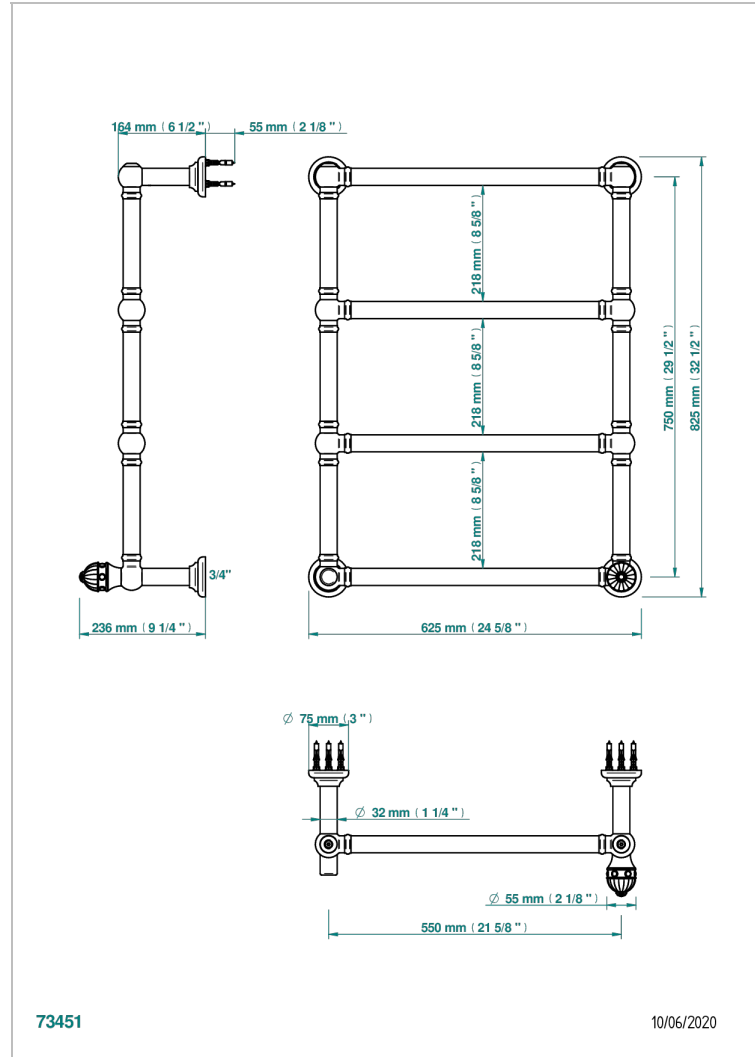

AMBOISE LAPIS LAZULI

A1K-TWT4H1

Traditional towel warmer, 4 rails, 625 mm x 825 mm, hydronic with 1 stylised handle

THG[®]
PARIS

CARACTERÍSTICAS

- Amboise Lapis Lazuli
- Traditional towel warmer, 4 rails, 625 mm x 825 mm, hydronic with 1 stylised handle

ESPECIFICACIONES TÉCNICAS

- Pression : 0,5 bars < P < 3 bars (recommandée)
- Pressure : 7.25 psi < P < 43.5 psi (advised)
- Température eau maximale conseillée : 60°C
- Maximum water temperature advised: 140°F
- Hauteur minimale au sol (maximum height from the ground) : 60 cm (24")
- Puissance / Power : 86W à Delta T 30