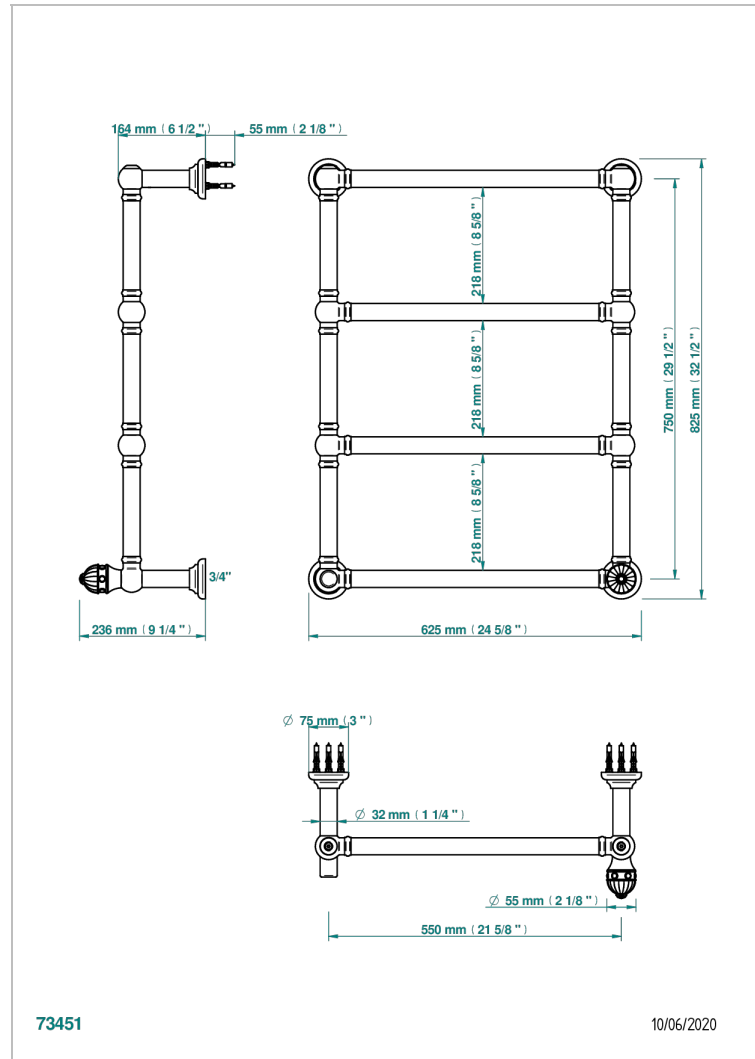

# AMBOISE LAPIS LAZULI

A1K-TWT4H1

Traditional towel warmer, 4 rails, 625 mm x 825 mm, hydronic with 1 stylised handle

## CHARACTERISTIC

- Amboise Lapis Lazuli
- Traditional towel warmer, 4 rails, 625 mm x 825 mm, hydronic with 1 stylised handle

## TECHNICAL SPECS

- Pression : 0,5 bars < P < 3 bars (recommandée)
- Pressure : 7.25 psi < P < 43.5 psi (advised)
- Température eau maximale conseillée : 60°C
- Maximum water temperature advised: 140°F
- Hauteur minimale au sol (maximum height from the ground) : 60 cm (24")
- Puissance / Power : 86W à Delta T 30