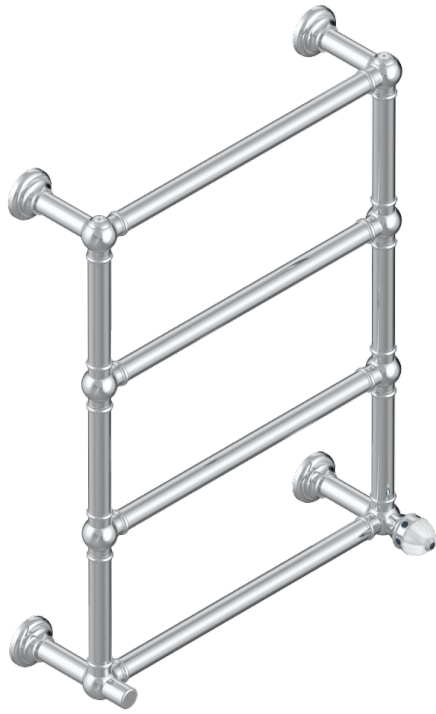

# AMBOISE LAPIS LAZULI

A1K-TWT4H1

Traditional towel warmer, 4 rails, 625 mm x 825 mm, hydronic with 1 stylised handle

THG<sup>®</sup>  
PARIS

73451

10/06/2020

## CARACTERÍSTICAS

- Amboise Lapis Lazuli
- Traditional towel warmer, 4 rails, 625 mm x 825 mm, hydronic with 1 stylised handle

## ACABADOS DISPONIBLES

Bronce claro - D01  
Cromo - A02  
Cromo mate - C02  
Dorado - F01  
Dorado mate - F07  
Dorado pálido - F30

Dorado pálido mate (sin barniz) - F31  
Níquel - B01  
Níquel mate - C01  
Pvd blush - H62  
Pvd blush mate - H60  
Pvd color latón - H49