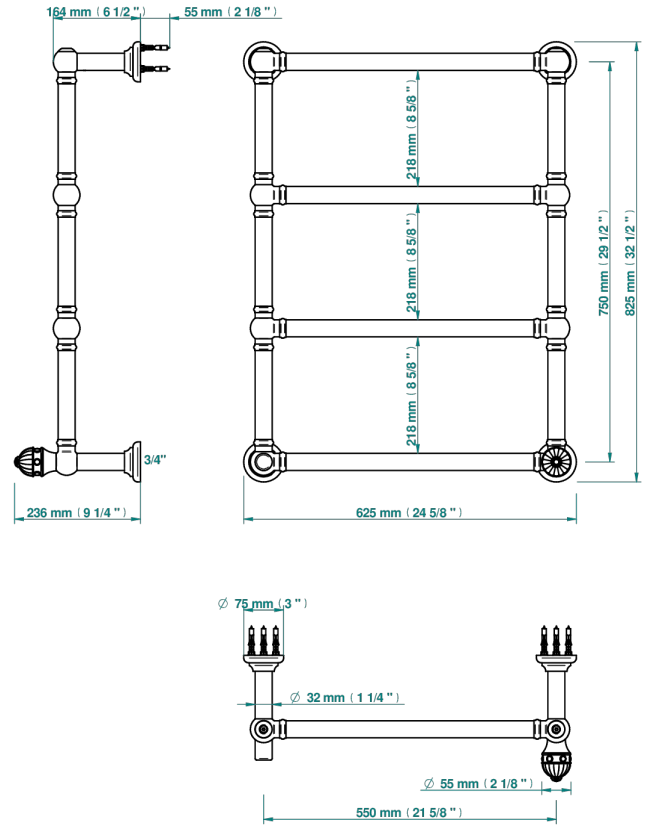

# AMBOISE LAPIS LAZULI

A1K-TWT4H1

Traditional towel warmer, 4 rails, 625 mm x 825 mm, hydronic with 1 stylised handle

THG<sup>®</sup>  
PARIS

73451

10/06/2020

## CARACTERÍSTICAS

- Amboise Lapis Lazuli
- Traditional towel warmer, 4 rails, 625 mm x 825 mm, hydronic with 1 stylised handle

## ESPECIFICACIONES TÉCNICAS

- Pression : 0,5 bars < P < 3 bars (recommandée)
- Pressure : 7.25 psi < P < 43.5 psi (advised)
- Température eau maximale conseillée : 60°C
- Maximum water temperature advised: 140°F
- Hauteur minimale au sol (maximum height from the ground) : 60 cm (24")
- Puissance / Power : 86W à Delta T 30