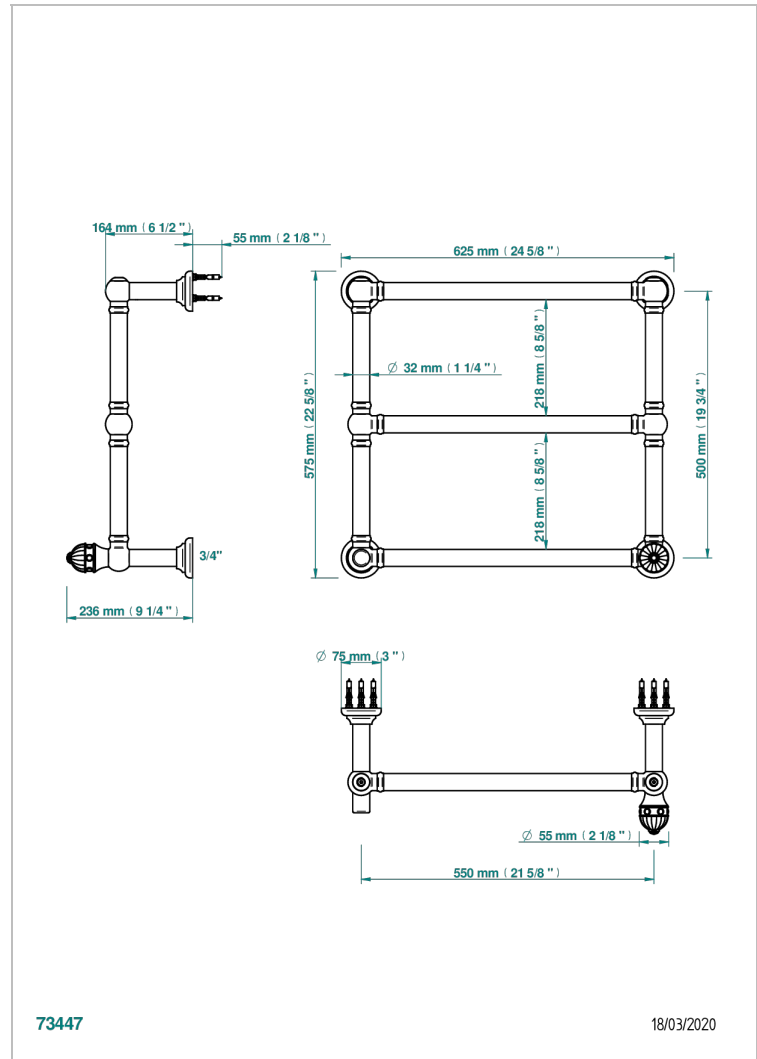

AMBOISE LAPIS LAZULI

A1K-TWT3H1

Traditional towel warmer, 3 rails, 625 mm x 575 mm, hydronic with 1 stylised handle

THG[®]
PARIS

CARACTERÍSTICAS

- Amboise Lapis Lazuli
- Traditional towel warmer, 3 rails, 625 mm x 575 mm, hydronic with 1 stylised handle

ESPECIFICACIONES TÉCNICAS

- Pression : 0,5 bars < P < 3 bars (recommandée)
- Pressure : 7.25 psi < P < 43.5 psi (advised)
- Température eau maximale conseillée : 60°C
- Maximum water temperature advised: 140°F
- Hauteur minimale au sol (maximum height from the ground) : 60 cm (24")
- Puissance / Power : 64W à Delta T 30