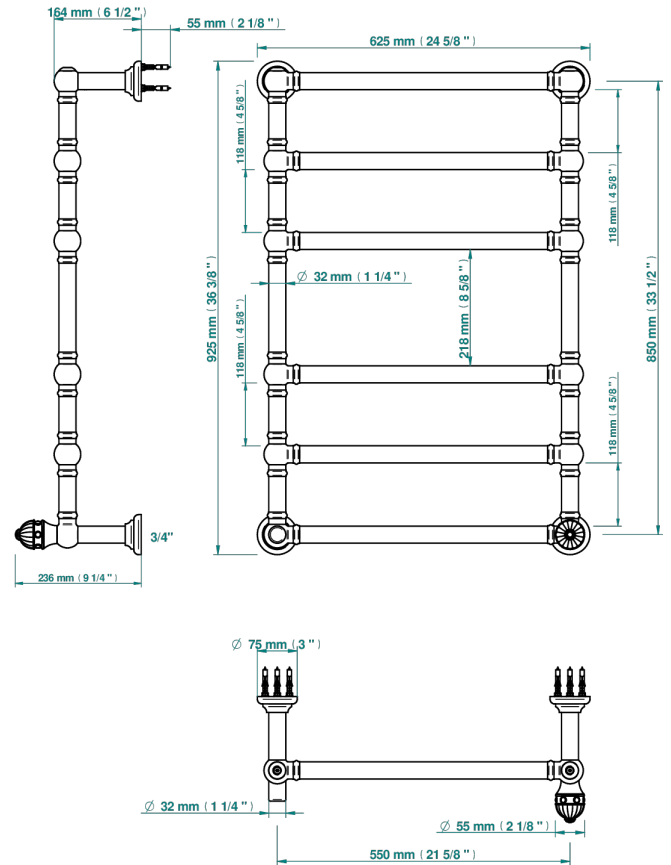

# AMBOISE MALAQUITA

A1J-TWT6H1

Traditional towel warmer, 6 rails, 625 mm x 925 mm, hydronic with 1 stylised handle

THG<sup>®</sup>  
PARIS

73441

06/07/2020

## CARACTERÍSTICAS

- Amboise Malaquita
- Traditional towel warmer, 6 rails, 625 mm x 925 mm, hydronic with 1 stylised handle

## ESPECIFICACIONES TÉCNICAS

- Pression : 0,5 bars < P < 3 bars (recommandée)
- Pressure : 7.25 psi < P < 43.5 psi (advised)
- Température eau maximale conseillée : 60°C
- Maximum water temperature advised: 140°F
- Hauteur minimale au sol (maximum height from the ground) : 60 cm (24")
- Puissance / Power : 128W à Delta T 30