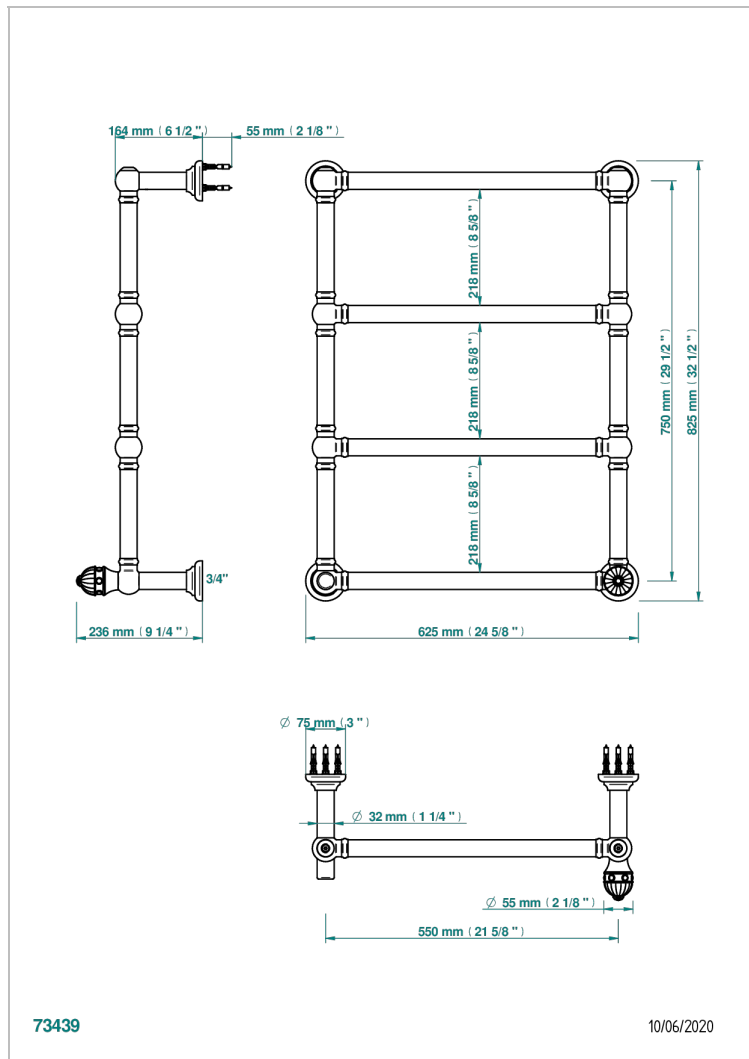

AMBOISE MALAQUITA

A1J-TWT4H1

Traditional towel warmer, 4 rails, 625 mm x 825 mm, hydronic with 1 stylised handle

THG[®]
PARIS

CARACTERÍSTICAS

- Amboise Malaquita
- Traditional towel warmer, 4 rails, 625 mm x 825 mm, hydronic with 1 stylised handle

ESPECIFICACIONES TÉCNICAS

- Pression : 0,5 bars < P < 3 bars (recommandée)
- Pressure : 7.25 psi < P < 43.5 psi (advised)
- Température eau maximale conseillée : 60°C
- Maximum water temperature advised: 140°F
- Hauteur minimale au sol (maximum height from the ground) : 60 cm (24")
- Puissance / Power : 86W à Delta T 30