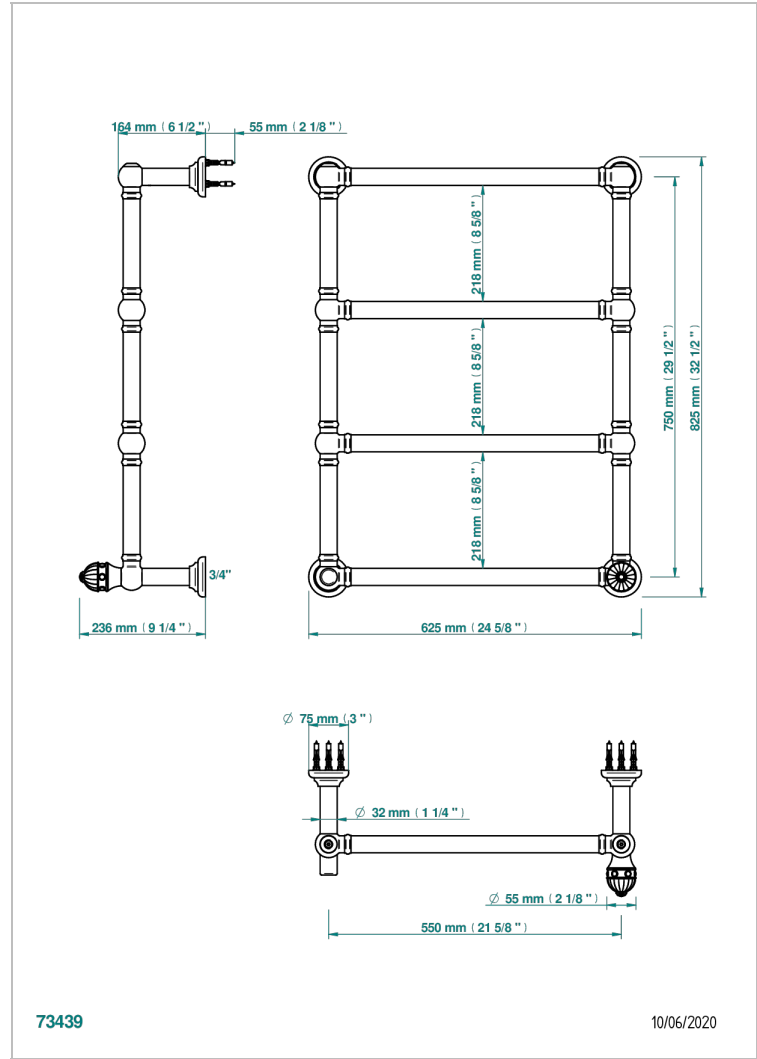

# AMBOISE MALACHITE

A1J-TWT4H1

THG<sup>®</sup>  
PARIS

Traditional towel warmer, 4 rails, 625 mm x 825 mm, hydronic with 1 stylised handle

## CHARACTERISTIC

- Amboise Malachite
- Traditional towel warmer, 4 rails, 625 mm x 825 mm, hydronic with 1 stylised handle

## TECHNICAL SPECS

- Pression : 0,5 bars < P < 3 bars (recommandée)
- Pressure : 7.25 psi < P < 43.5 psi (advised)
- Température eau maximale conseillée : 60°C
- Maximum water temperature advised: 140°F
- Hauteur minimale au sol (maximum height from the ground) : 60 cm (24")
- Puissance / Power : 86W à Delta T 30