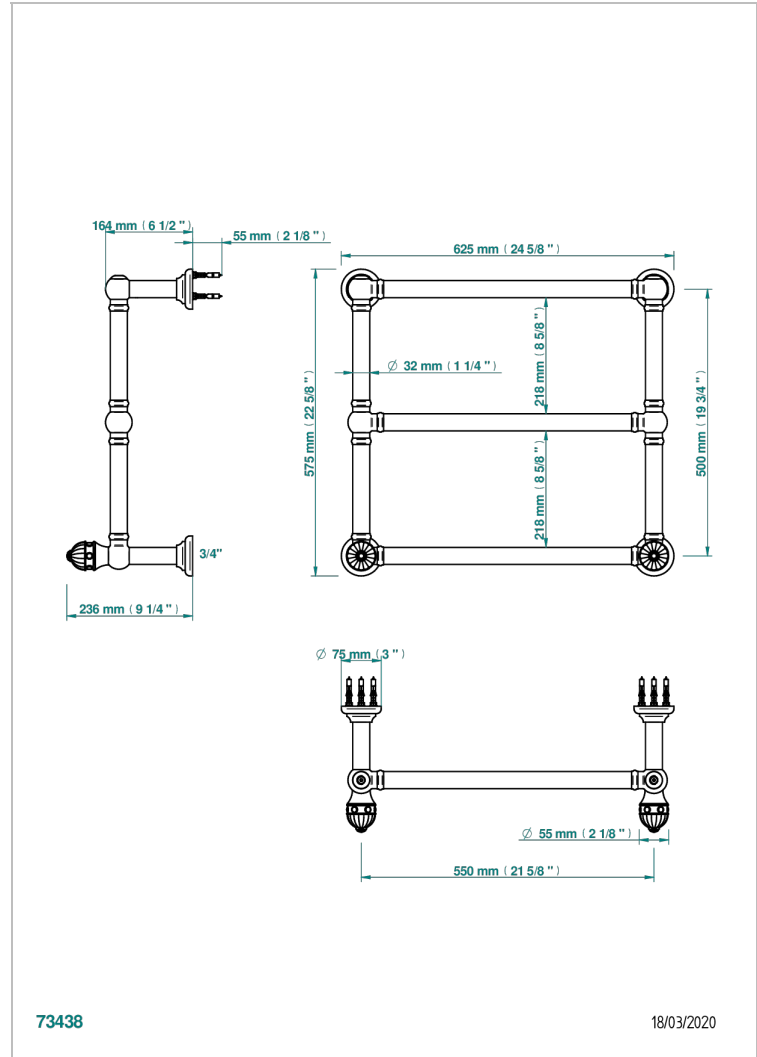

# AMBOISE MALAQUITA

A1J-TWT3H2

Traditional towel warmer, 3 rails, 625 mm x 575 mm, hydronic with 2 stylised handles

THG<sup>®</sup>  
PARIS

## CARACTERÍSTICAS

- Amboise Malaquita
- Traditional towel warmer, 3 rails, 625 mm x 575 mm, hydronic with 2 stylised handles

## ESPECIFICACIONES TÉCNICAS

- Pression : 0,5 bars < P < 3 bars (recommandée)
- Pressure : 7.25 psi < P < 43.5 psi (advised)
- Température eau maximale conseillée : 60°C
- Maximum water temperature advised: 140°F
- Hauteur minimale au sol (maximum height from the ground) : 60 cm (24")
- Puissance / Power : 64W à Delta T 30