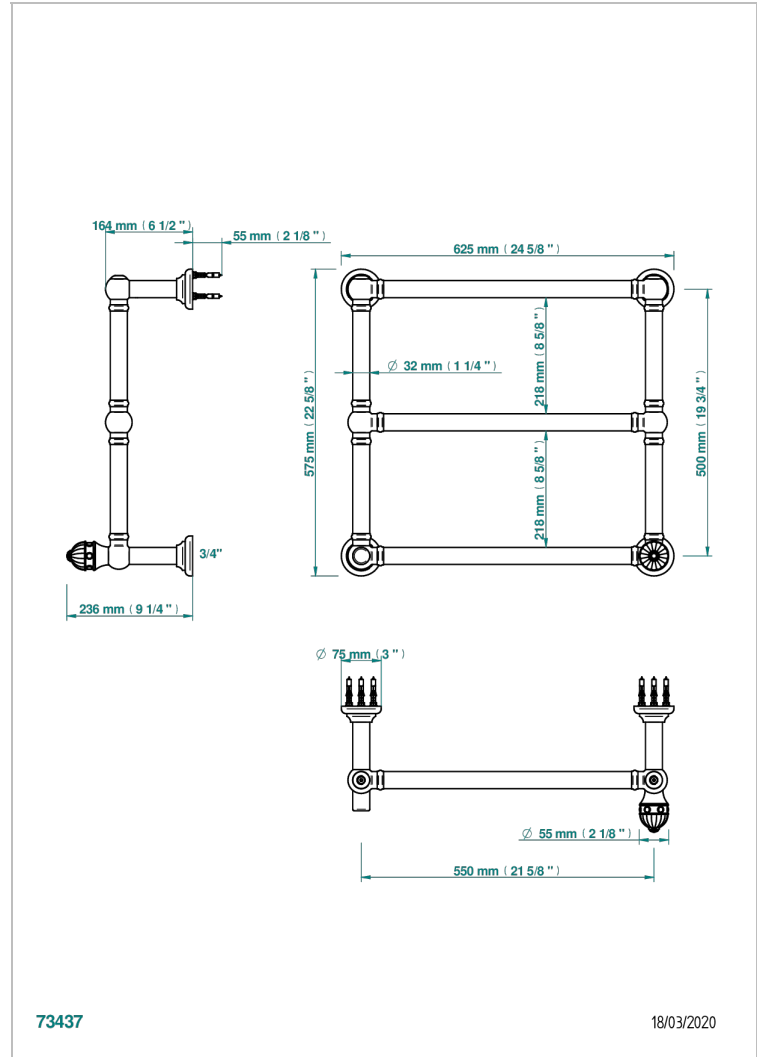

# AMBOISE MALAQUITA

A1J-TWT3H1

Traditional towel warmer, 3 rails, 625 mm x 575 mm, hydronic with 1 stylised handle

THG<sup>®</sup>  
PARIS

## CARACTERÍSTICAS

- Amboise Malaquita
- Traditional towel warmer, 3 rails, 625 mm x 575 mm, hydronic with 1 stylised handle

## ESPECIFICACIONES TÉCNICAS

- Pression : 0,5 bars < P < 3 bars (recommandée)
- Pressure : 7.25 psi < P < 43.5 psi (advised)
- Température eau maximale conseillée : 60°C
- Maximum water temperature advised: 140°F
- Hauteur minimale au sol (maximum height from the ground) : 60 cm (24")
- Puissance / Power : 64W à Delta T 30