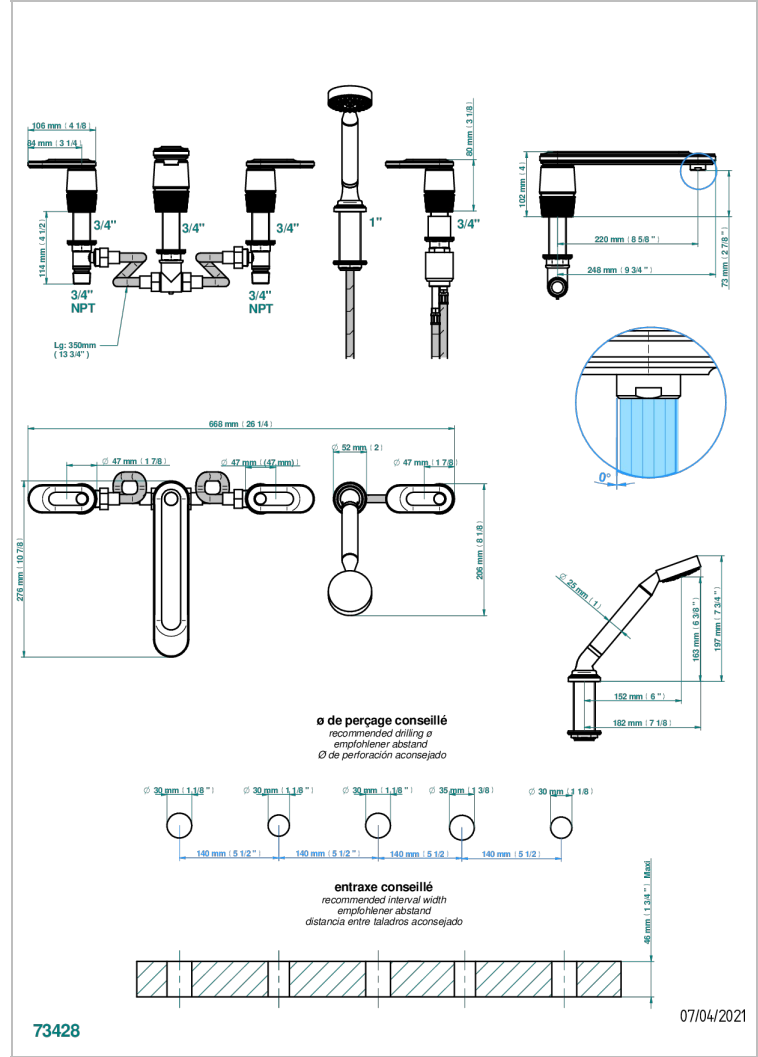

CORVAIR PORTORO WITH LEVER

U8J-1132SG

THG
PARIS

5-hole bath/shower mixer with super goliath spout, 2 x 3/4" valves, and rim mounted handshower supplied by progressive cartridge mixer

CHARACTERISTIC

- Corvaair Portoro with lever
- 5-hole bath/shower mixer with super goliath spout, 2 x 3/4" valves, and rim mounted handshower supplied by progressive cartridge mixer

TECHNICAL SPECS

- Recommandé : 3 bars (max. 5 bars) - Advised : 43,5 psi (max. 72 psi)
- Bec : 35 l/min à 3 bars - Douchette : 9,5 l/min à 3 bars
- Spout : 9.26 gpm at 43.5 psi - Handshower : 2.5 gpm at 43.5 psi