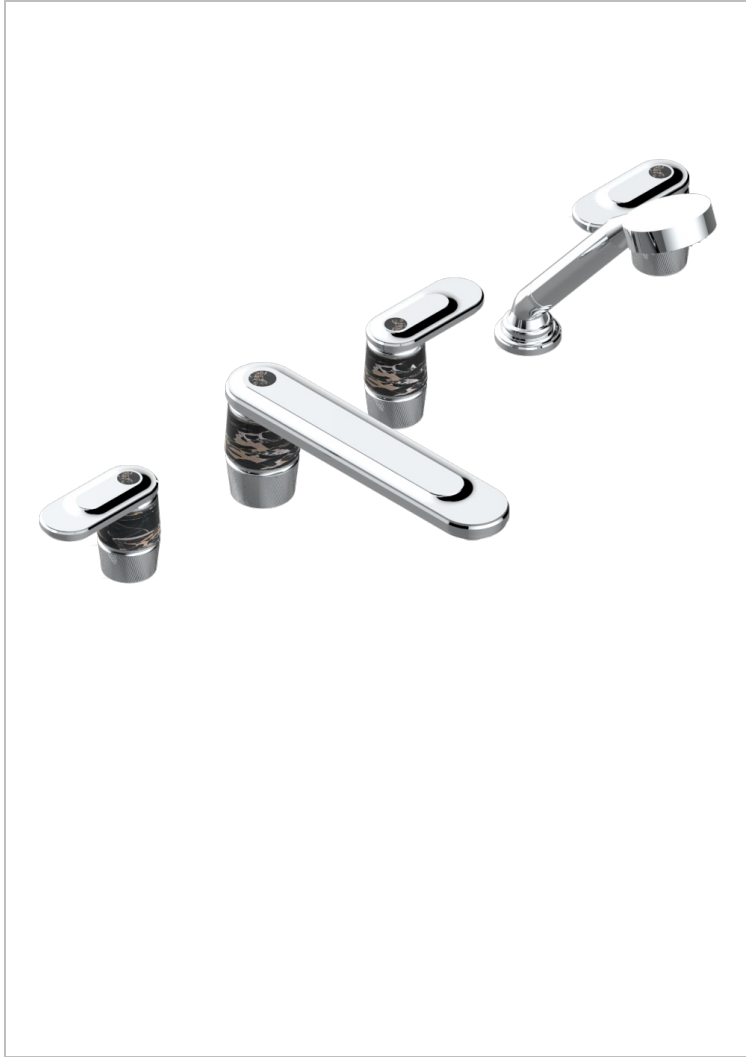

CORVAIR PORTORO WITH LEVER

U8J-1132SG

THG
PARIS

5-hole bath/shower mixer with super goliath spout, 2 x 3/4" valves, and rim mounted handshower supplied by progressive cartridge mixer

CHARACTERISTIC

- Corvaair Portoro with lever
- 5-hole bath/shower mixer with super goliath spout, 2 x 3/4" valves, and rim mounted handshower supplied by progressive cartridge mixer

TECHNICAL SPECS

- Recommandé : 3 bars (max. 5 bars) - Advised : 43,5 psi (max. 72 psi)
- Bec : 35 l/min à 3 bars - Douchette : 9,5 l/min à 3 bars
- Spout : 9.26 gpm at 43.5 psi - Handshower : 2.5 gpm at 43.5 psi

AVAILABLE FINITIONS

Black ceram - D30
Blush PVD - H62
Brass color PVD - H49
Brown bronze color PVD - F33
Gold color PVD - H52
Graphite PVD - H64

Lacquered light bronze - D01
Matt Umber PVD - H67
Matt blush PVD - H60
Matt brass color PVD - H50
Matt brown bronze color PVD - F34
Matt chrome - C02