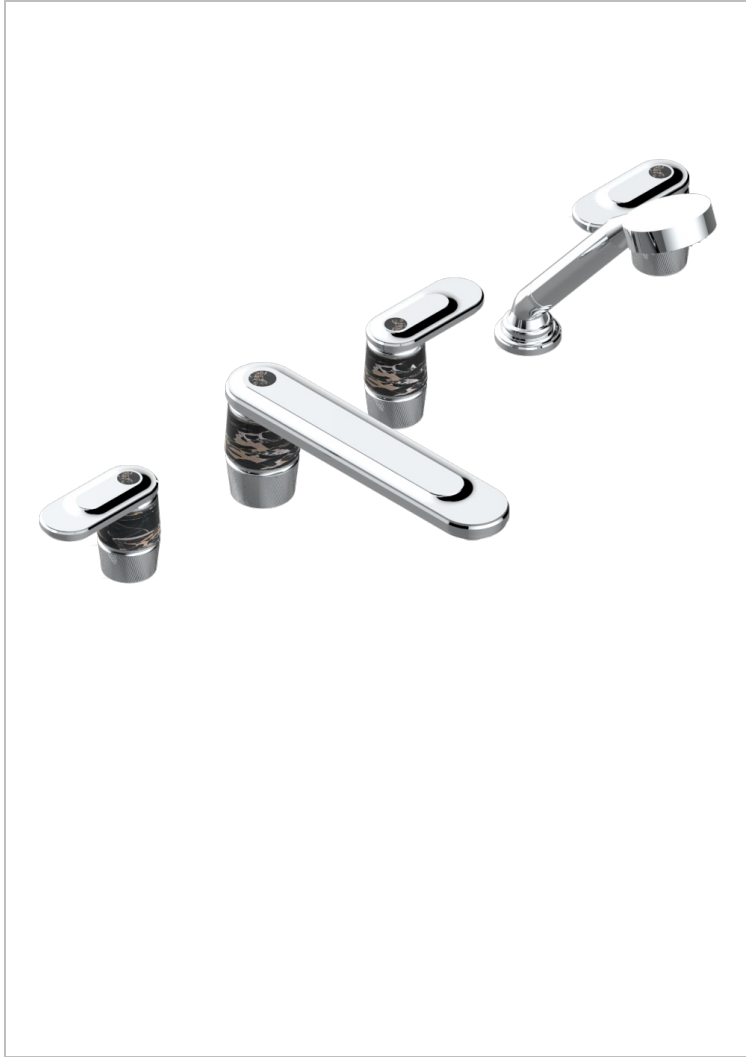

CORVAIR PORTORO WITH LEVER

U8J-1132SG

5-hole bath/shower mixer with super goliath spout, 2 x 3/4" valves, and rim mounted handshower supplied by progressive cartridge mixer

THG
PARIS

CHARACTERISTIC

- Corvoir Portoro with lever
- 5-hole bath/shower mixer with super goliath spout, 2 x 3/4" valves, and rim mounted handshower supplied by progressive cartridge mixer

TECHNICAL SPECS

- Recommandé : 3 bars (max. 5 bars) - Advised : 43,5 psi (max. 72 psi)
- Bec : 35 l/min à 3 bars - Douchette : 9,5 l/min à 3 bars
- Spout : 9.26 gpm at 43.5 psi - Handshower : 2.5 gpm at 43.5 psi

AVAILABLE FINITIONS

Black ceram - D30
Blush PVD - H62
Brass color PVD - H49
Brown bronze color PVD - F33
Gold color PVD - H52
Graphite PVD - H64

Lacquered light bronze - D01
Matt Umber PVD - H67
Matt blush PVD - H60
Matt brass color PVD - H50
Matt brown bronze color PVD - F34
Matt chrome - C02