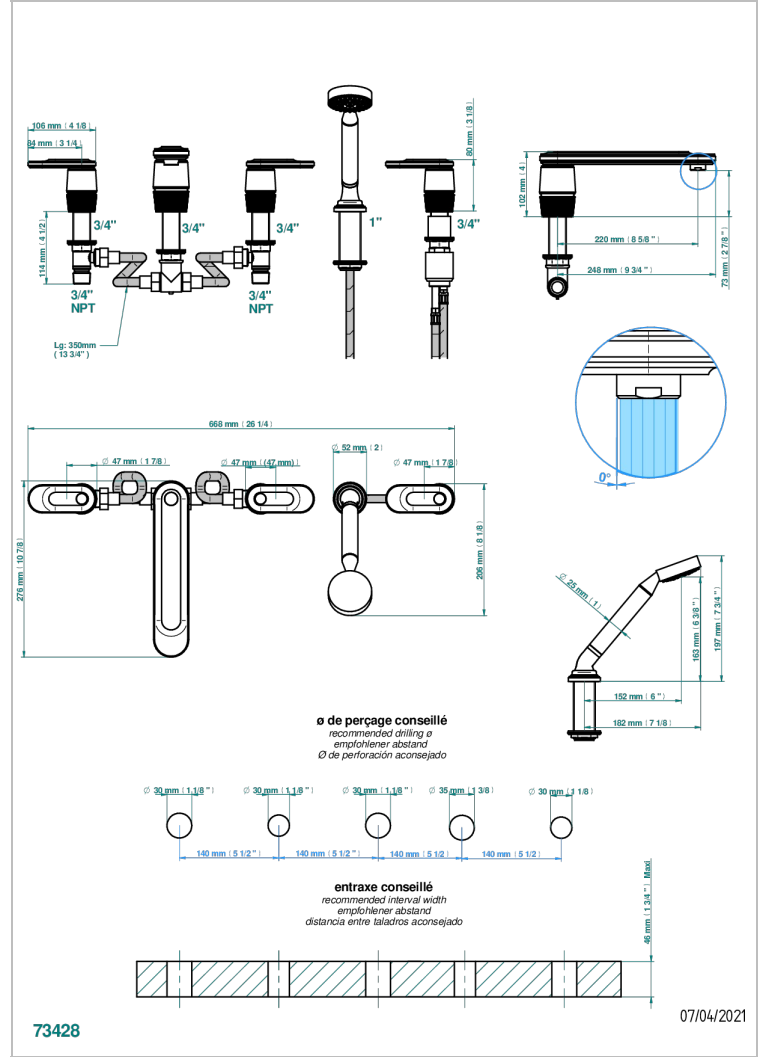

CORVAIR PORTORO WITH LEVER

U8J-1132SG

5-hole bath/shower mixer with super goliath spout, 2 x 3/4" valves, and rim mounted handshower supplied by progressive cartridge mixer

THG
PARIS

CHARACTERISTIC

- Corvoir Portoro with lever
- 5-hole bath/shower mixer with super goliath spout, 2 x 3/4" valves, and rim mounted handshower supplied by progressive cartridge mixer

TECHNICAL SPECS

- Recommandé : 3 bars (max. 5 bars) - Advised : 43,5 psi (max. 72 psi)
- Bec : 35 l/min à 3 bars - Douchette : 9,5 l/min à 3 bars
- Spout : 9.26 gpm at 43.5 psi - Handshower : 2.5 gpm at 43.5 psi