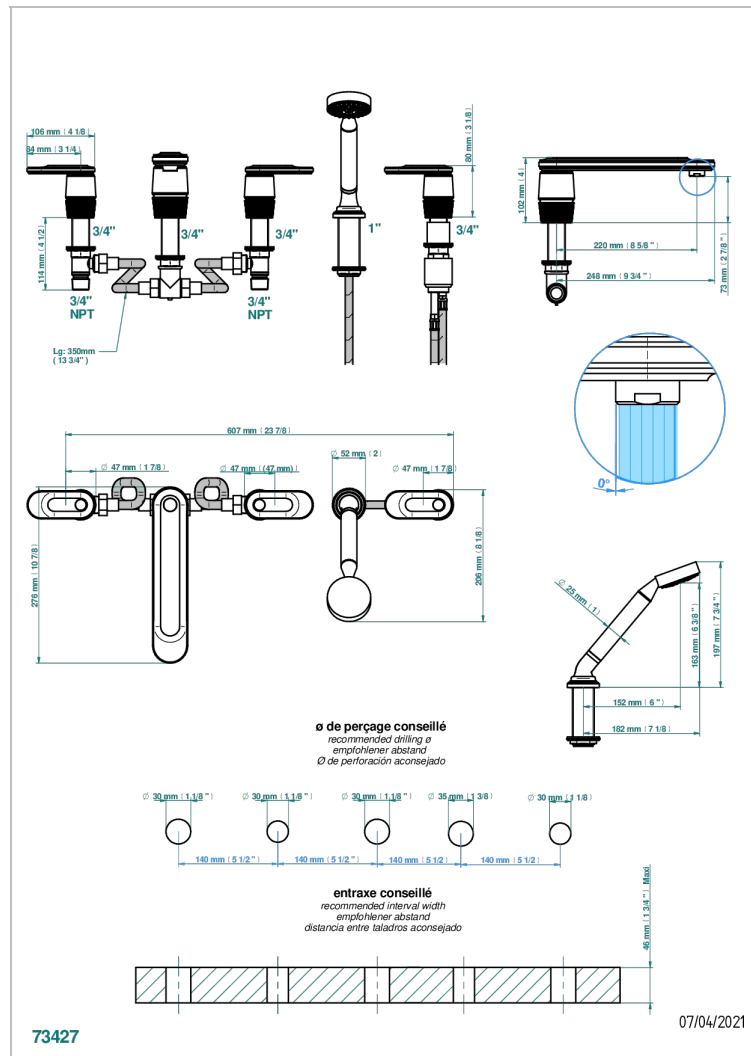

CORVAIR HOWLITE WITH LEVER

U8G-1132SG

5-hole bath/shower mixer with super goliath spout, 2 x 3/4" valves, and rim mounted handshower supplied by progressive cartridge mixer

CHARACTERISTIC

- Corvaire Howlite with lever
- 5-hole bath/shower mixer with super goliath spout, 2 x 3/4" valves, and rim mounted handshower supplied by progressive cartridge mixer

TECHNICAL SPECS

- Recommandé : 3 bars (max. 5 bars) - Advised : 43,5 psi (max. 72 psi)
- Bec : 35 l/min à 3 bars - Douchette : 9,5 l/min à 3 bars
- Spout : 9.26 gpm at 43.5 psi - Handshower : 2.5 gpm at 43.5 psi