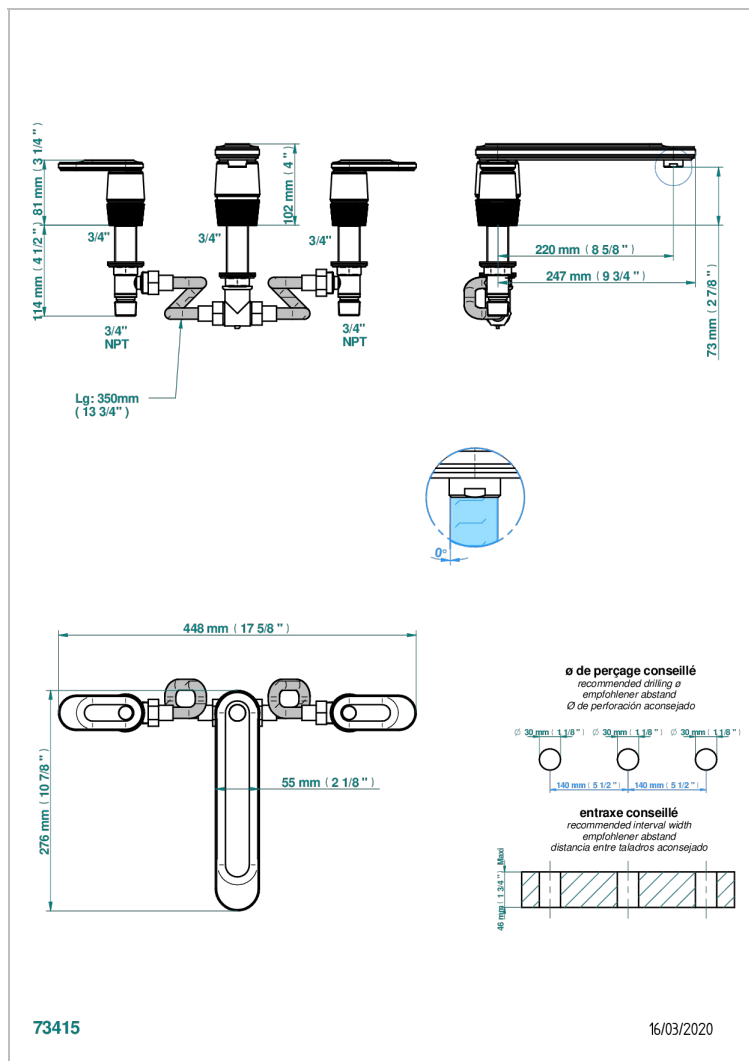

CORVAIR PORTORO WITH LEVER HANDLES

U8J-25SGUS

Roman tub set with 3/4" valves

CHARACTERISTIC

- Corvaair Portoro with lever handles
- Roman tub set with 3/4" valves

TECHNICAL SPECS

- Recommandé : 3 bars (max. 5 bars) - Advised : 43,5 psi (max. 72 psi)
- Bec : 35 l/min à 3 bars
- Spout : 9.26 gpm at 43.5 psi