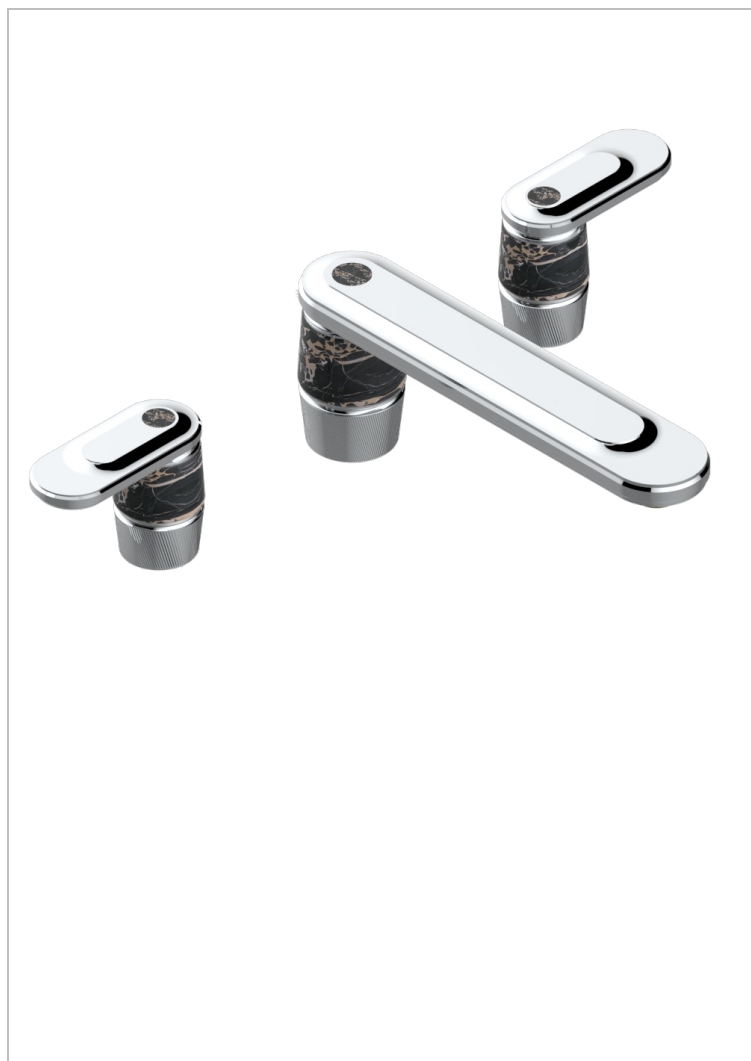

CORVAIR PORTORO WITH LEVER HANDLES

U8J-25SGUS

Roman tub set with 3/4" valves

CHARACTERISTIC

- Corvaair Portoro with lever handles
- Roman tub set with 3/4" valves

TECHNICAL SPECS

- Recommandé : 3 bars (max. 5 bars) - Advised : 43,5 psi (max. 72 psi)
- Bec : 35 l/min à 3 bars
- Spout : 9.26 gpm at 43.5 psi

AVAILABLE FINITIONS

Black ceram - D30
Blush PVD - H62
Brass color PVD - H49
Brown bronze color PVD - F33
Chrome polished - A02
Gold color PVD - H52

Gold mat - F07
Gold polished - F01
Graphite PVD - H64
Light coated bronze - D01
Matt Umber PVD - H67
Matt blush PVD - H60

Matt brass color PVD - H50
Matt brown bronze color PVD - F34
Matt chrome (American satin) - C02
Matt gold color PVD - H53
Matt graphite PVD - H65
Matt nickel (American satin) - C01

Matt nickel color PVD - H56
Nickel color PVD - H55
Nickel polished - B01
Soft gold - F30
Soft matt gold - F31
Umber PVD - H66